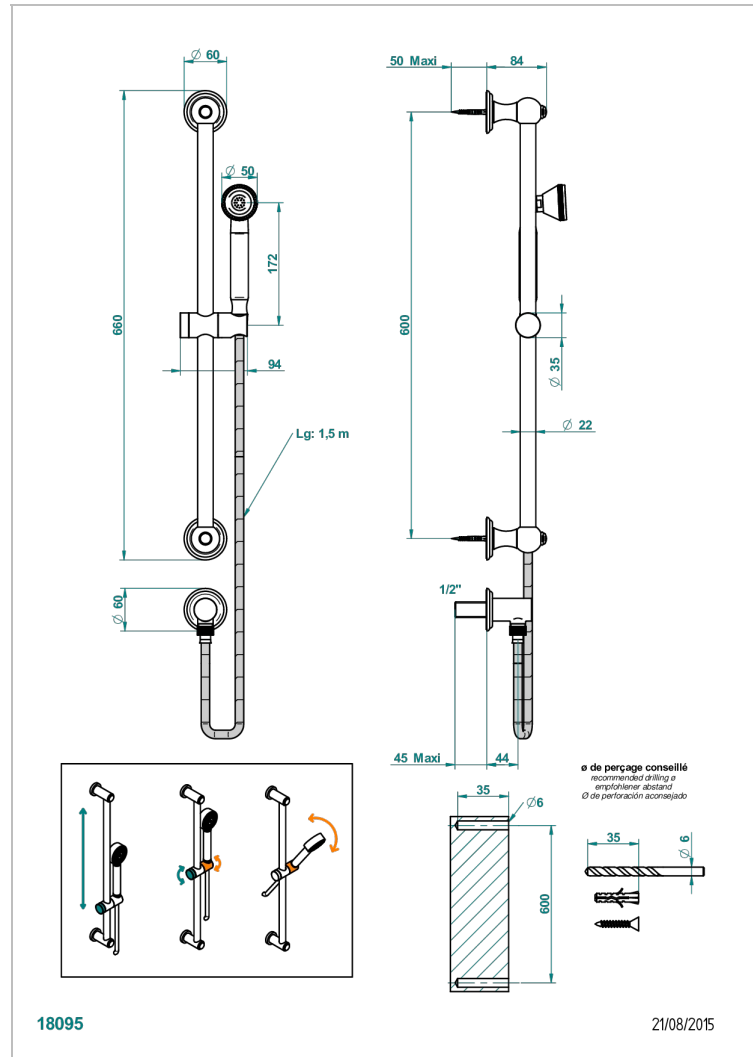

# ITHAQUE PLATINUM DECOR

A7B-59

Wall mounted turbojet handshower, 60 cm slidebar, hose, hook and elbow

## CHARACTERISTIC

- Ithaque Platinum decor
- Wall mounted turbojet handshower, 60 cm slidebar, hose, hook and elbow

## TECHNICAL SPECS

- Recommandé : 3 bars (max. 5 bars) - Advised : 43,5 psi (max. 72 psi)
- 9,5 l/min à 3 bars (2.5 gpm at 43.5 psi)