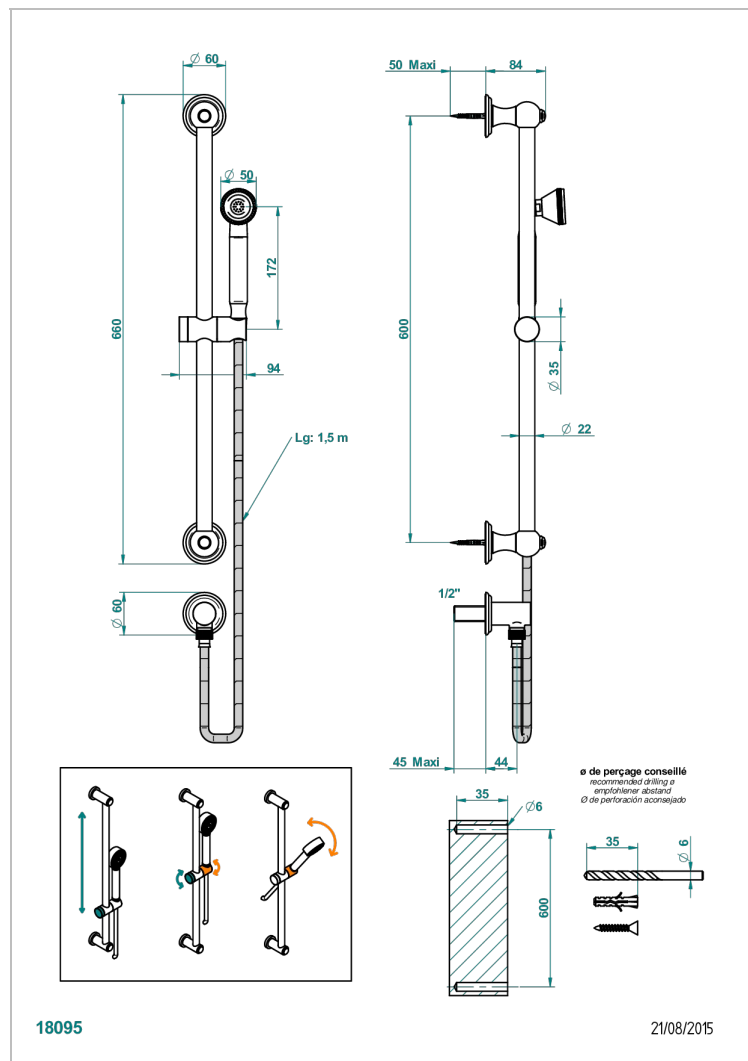

PANTHERE BLACK CRYSTAL

A2K-59

Wall mounted turbojet handshower, 60 cm slidebar, hose, hook and elbow

CHARACTERISTIC

- Panthère Black crystal
- Wall mounted turbojet handshower, 60 cm slidebar, hose, hook and elbow

TECHNICAL SPECS

- Recommandé : 3 bars (max. 5 bars) - Advised : 43,5 psi (max. 72 psi)
- 9,5 l/min à 3 bars (2.5 gpm at 43.5 psi)

AVAILABLE FINITIONS

Antique nickel - H28
Black ceram - D30
Blush PVD - H62
Brass color PVD - H49
Brown bronze color PVD - F33
Gold color PVD - H52

Nickel color PVD - H55
Polished chrome (color finish) - A02
Polished chrome / Polished gold (color finish) - G02
Polished gold (color finish) - F01
Polished nickel - B01
Soft gold - F30

Soft matt gold - F31
Umber PVD - H66
Varnished matt antique red copper (color finish) - H07