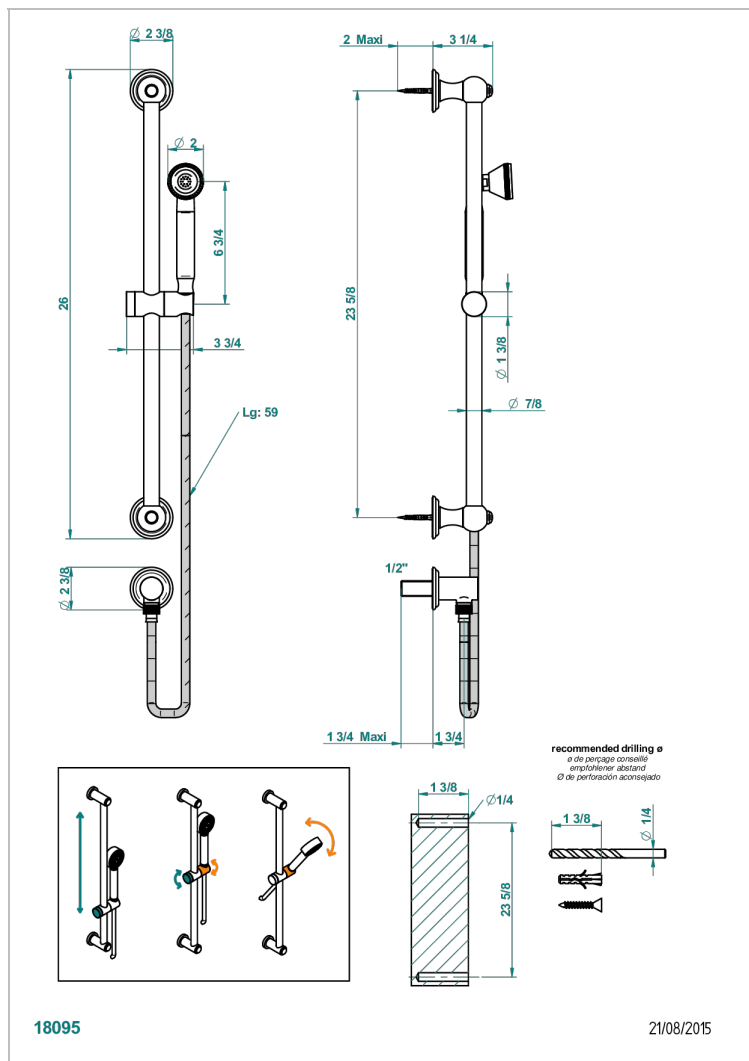

PANTHERE BLACK CRYSTAL

A2K-59

Wall mounted turbojet handshower, 60 cm slidebar, hose, hook and elbow

CHARACTERISTIC

- Panthère Black crystal
- Wall mounted turbojet handshower, 60 cm slidebar, hose, hook and elbow

TECHNICAL SPECS

- Recommandé : 3 bars (max. 5 bars) - Advised : 43,5 psi (max. 72 psi)
- 9,5 l/min à 3 bars (2.5 gpm at 43.5 psi)

AVAILABLE FINITIONS

Antique nickel - H28
Black ceram - D30
Blush PVD - H62
Brass color PVD - H49
Brown bronze color PVD - F33
Gold color PVD - H52

Nickel color PVD - H55
Polished chrome (color finish) - A02
Polished chrome / Polished gold (color finish) - G02
Polished gold (color finish) - F01
Polished nickel - B01
Soft gold - F30

Soft matt gold - F31
Umber PVD - H66
Varnished matt antique red copper (color finish) - H07