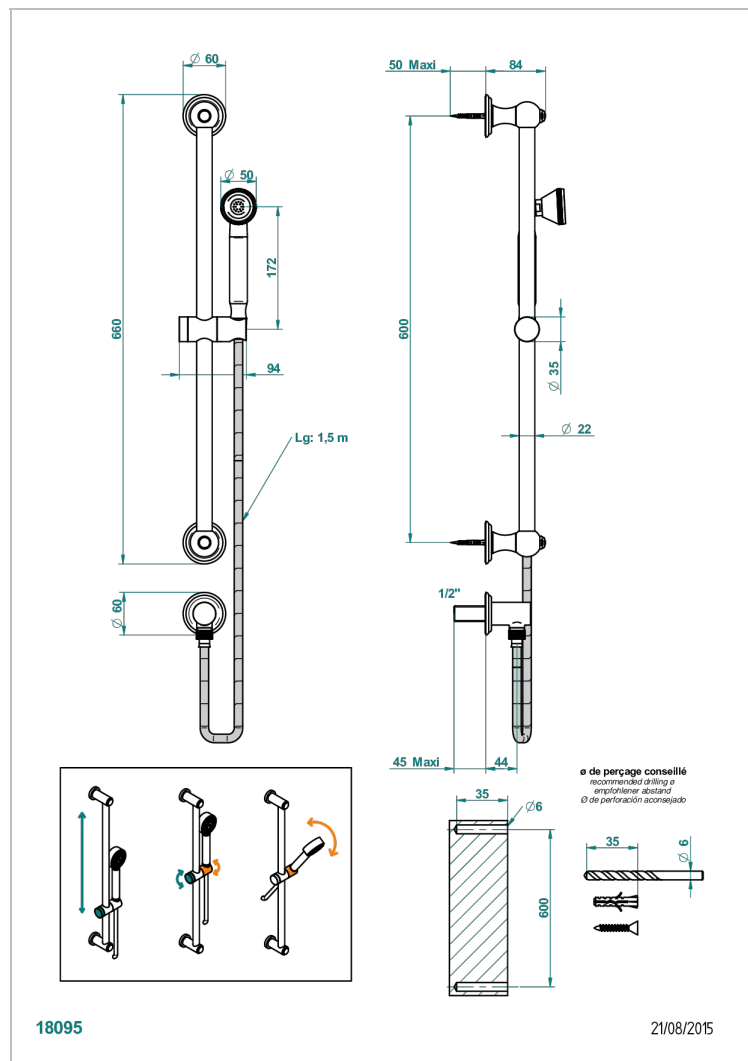

# PANTHERE CLEAR CRYSTAL

A2H-59

Wall mounted turbojet handshower, 60 cm slidebar, hose, hook and elbow

## CHARACTERISTIC

- Panthère Clear crystal
- Wall mounted turbojet handshower, 60 cm slidebar, hose, hook and elbow

## TECHNICAL SPECS

- Recommandé : 3 bars (max. 5 bars) - Advised : 43,5 psi (max. 72 psi)
- 9,5 l/min à 3 bars (2.5 gpm at 43.5 psi)