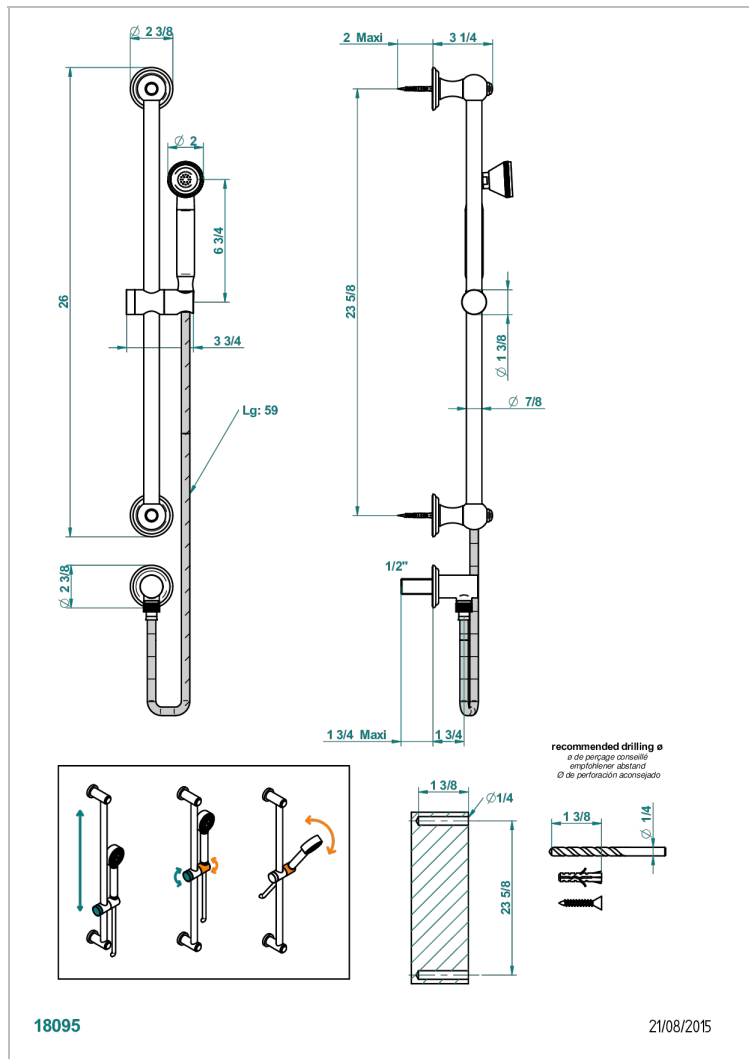

PANTHERE CLEAR CRYSTAL

A2H-59

Wall mounted turbojet handshower, 60 cm slidebar, hose, hook and elbow

CHARACTERISTIC

- Panthère Clear crystal
- Wall mounted turbojet handshower, 60 cm slidebar, hose, hook and elbow

TECHNICAL SPECS

- Recommandé : 3 bars (max. 5 bars) - Advised : 43,5 psi (max. 72 psi)
- 9,5 l/min à 3 bars (2.5 gpm at 43.5 psi)

AVAILABLE FINITIONS

Antique nickel - H28
Black ceram - D30
Blush PVD - H62
Brass color PVD - H49
Brown bronze color PVD - F33
Gold color PVD - H52

Nickel color PVD - H55
Polished chrome (color finish) - A02
Polished chrome / Polished gold (color finish) - G02
Polished gold (color finish) - F01
Polished nickel - B01
Soft gold - F30

Soft matt gold - F31
Umber PVD - H66
Varnished matt antique red copper (color finish) - H07