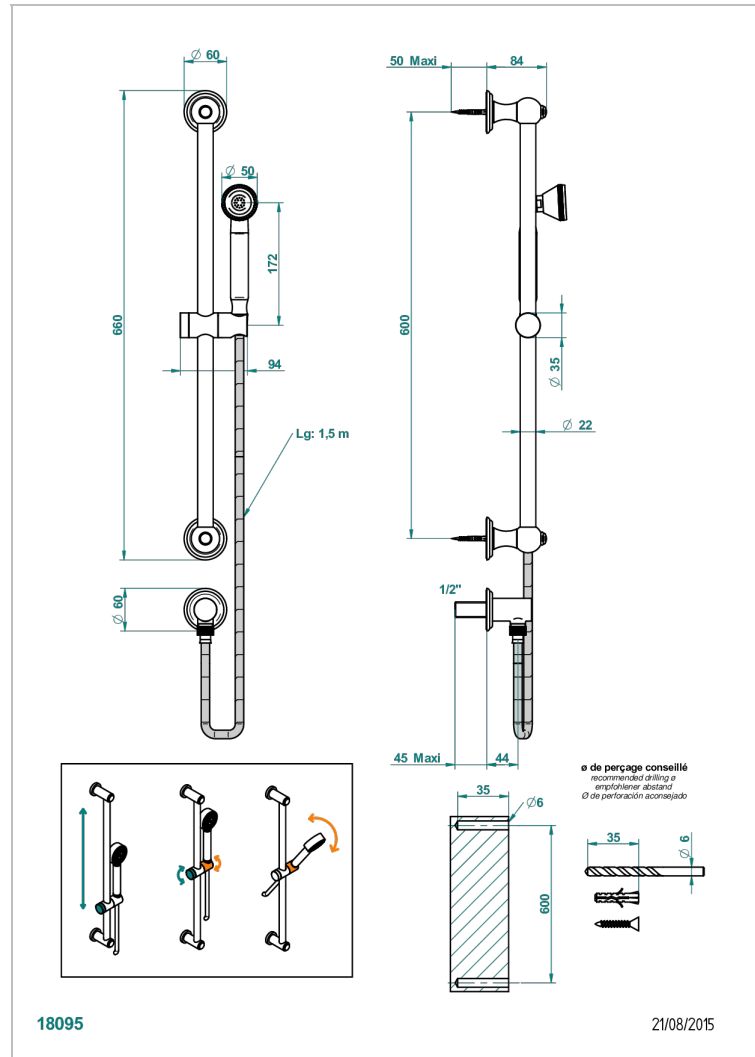

SULLY LAPIS LAZULI

A1W-59

Wall mounted turbojet handshower, 60 cm slidebar, hose, hook and elbow

CHARACTERISTIC

- Sully Lapis Lazuli
- Wall mounted turbojet handshower, 60 cm slidebar, hose, hook and elbow

TECHNICAL SPECS

- Recommandé : 3 bars (max. 5 bars) - Advised : 43,5 psi (max. 72 psi)
- 9,5 l/min à 3 bars (2.5 gpm at 43.5 psi)

AVAILABLE FINITIONS

Antique nickel - H28
Black ceram - D30
Blush PVD - H62
Brass color PVD - H49
Brown bronze color PVD - F33
Gold color PVD - H52