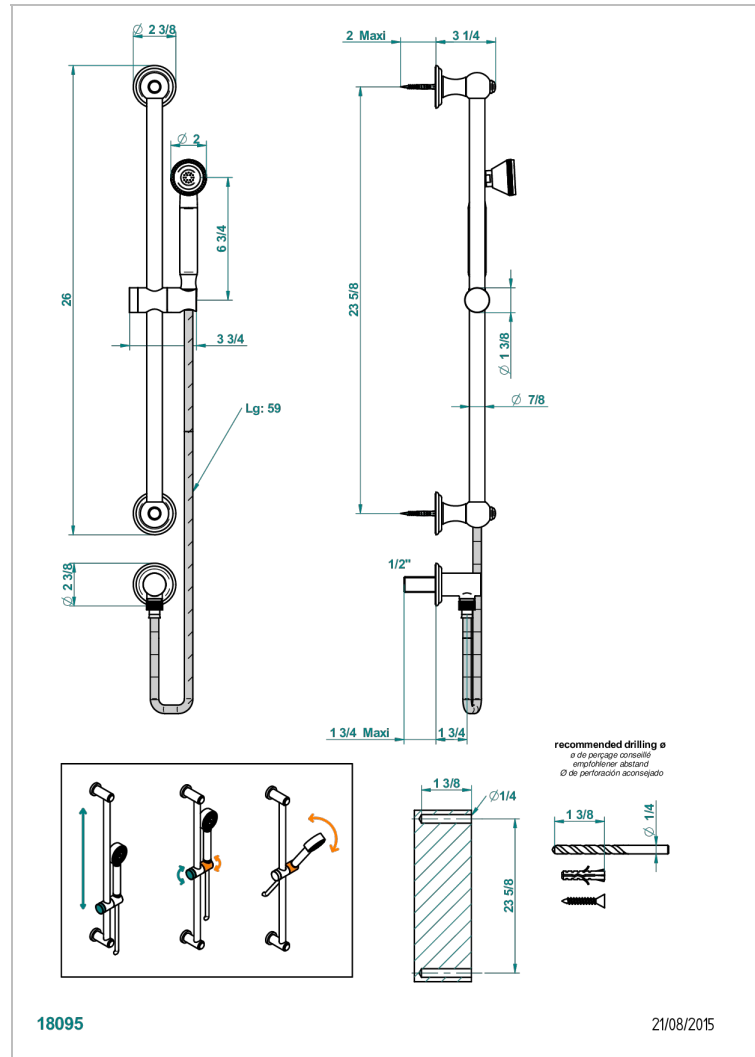

SULLY LAPIS LAZULI

A1W-59

Wall mounted turbojet handshower, 60 cm slidebar, hose, hook and elbow

CHARACTERISTIC

- Sully Lapis Lazuli
- Wall mounted turbojet handshower, 60 cm slidebar, hose, hook and elbow

TECHNICAL SPECS

- Recommandé : 3 bars (max. 5 bars) - Advised : 43,5 psi (max. 72 psi)
- 9,5 l/min à 3 bars (2.5 gpm at 43.5 psi)

AVAILABLE FINITIONS

Antique nickel - H28
Black ceram - D30
Blush PVD - H62
Brass color PVD - H49
Brown bronze color PVD - F33
Gold color PVD - H52