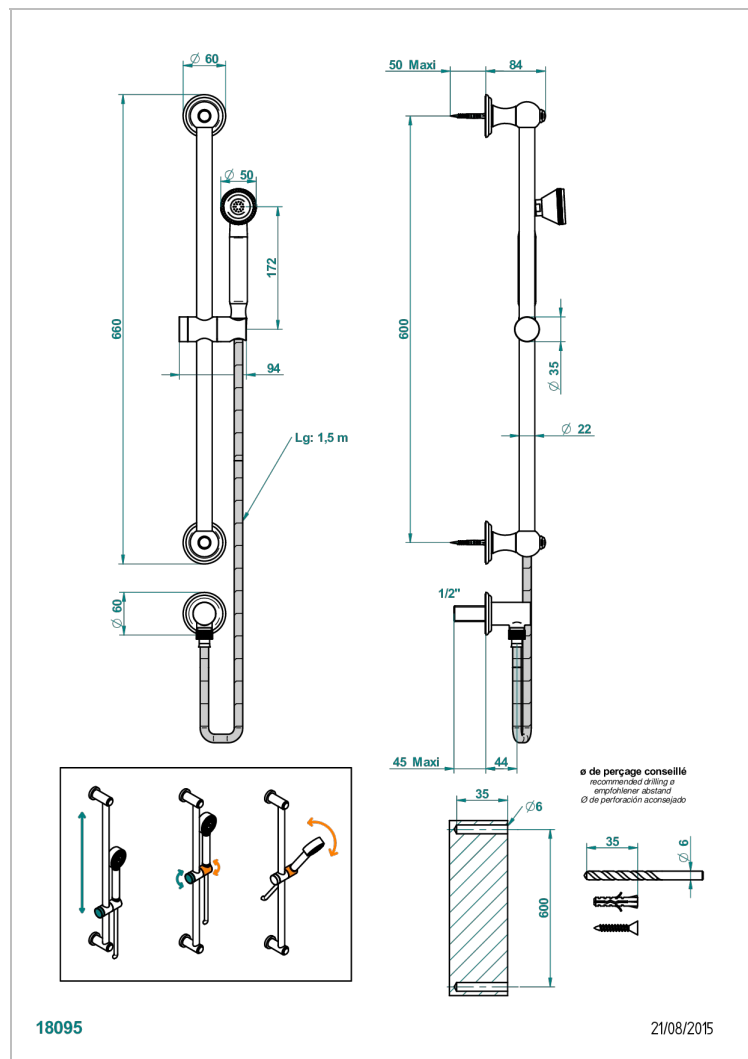

# CHEVERNY RED JASPER

A1U-59

Wall mounted turbojet handshower, 60 cm slidebar, hose, hook and elbow

## CHARACTERISTIC

- Cheverny red Jasper
- Wall mounted turbojet handshower, 60 cm slidebar, hose, hook and elbow

## TECHNICAL SPECS

- Recommandé : 3 bars (max. 5 bars) - Advised : 43,5 psi (max. 72 psi)
- 9,5 l/min à 3 bars (2.5 gpm at 43.5 psi)