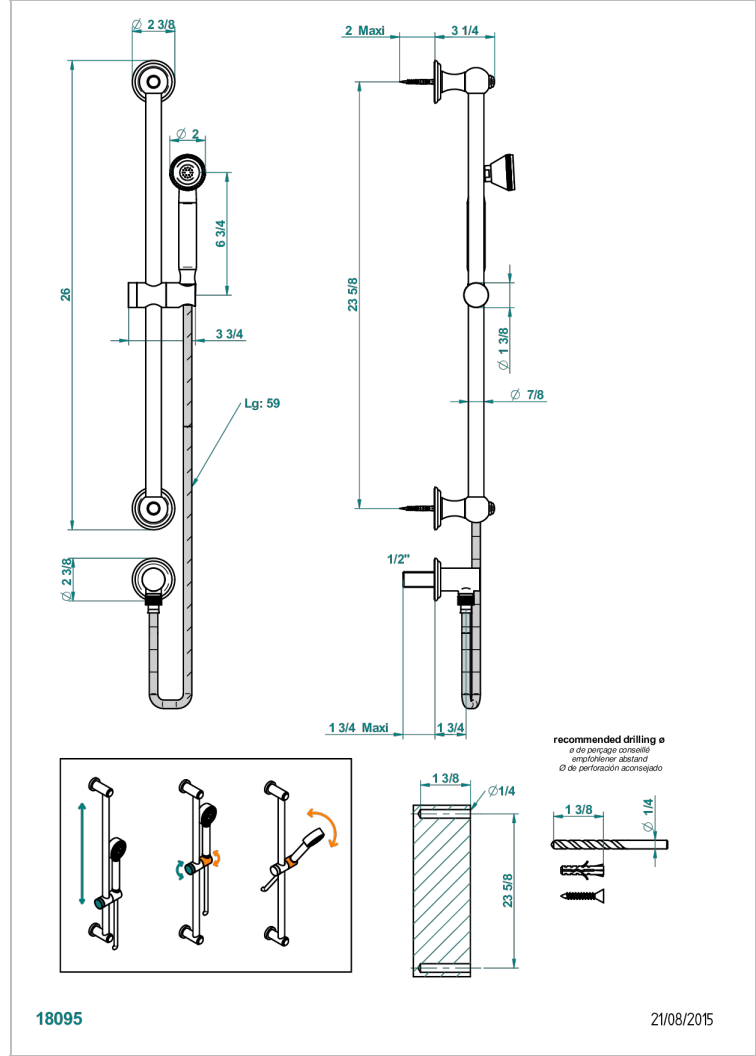

# CHEVERNY RED JASPER

A1U-59

Wall mounted turbojet handshower, 60 cm slidebar, hose, hook and elbow

## CHARACTERISTIC

- Cheverny red Jasper
- Wall mounted turbojet handshower, 60 cm slidebar, hose, hook and elbow

## TECHNICAL SPECS

- Recommandé : 3 bars (max. 5 bars) - Advised : 43,5 psi (max. 72 psi)
- 9,5 l/min à 3 bars (2.5 gpm at 43.5 psi)

## AVAILABLE FINITIONS

Antique nickel - H28  
Black ceram - D30  
Blush PVD - H62  
Brass color PVD - H49  
Brown bronze color PVD - F33  
Gold color PVD - H52

Graphite PVD - H64  
Matt Umber PVD - H67  
Matt blush PVD - H60  
Matt brass color PVD - H50  
Matt brown bronze color PVD - F34  
Matt chrome - C02