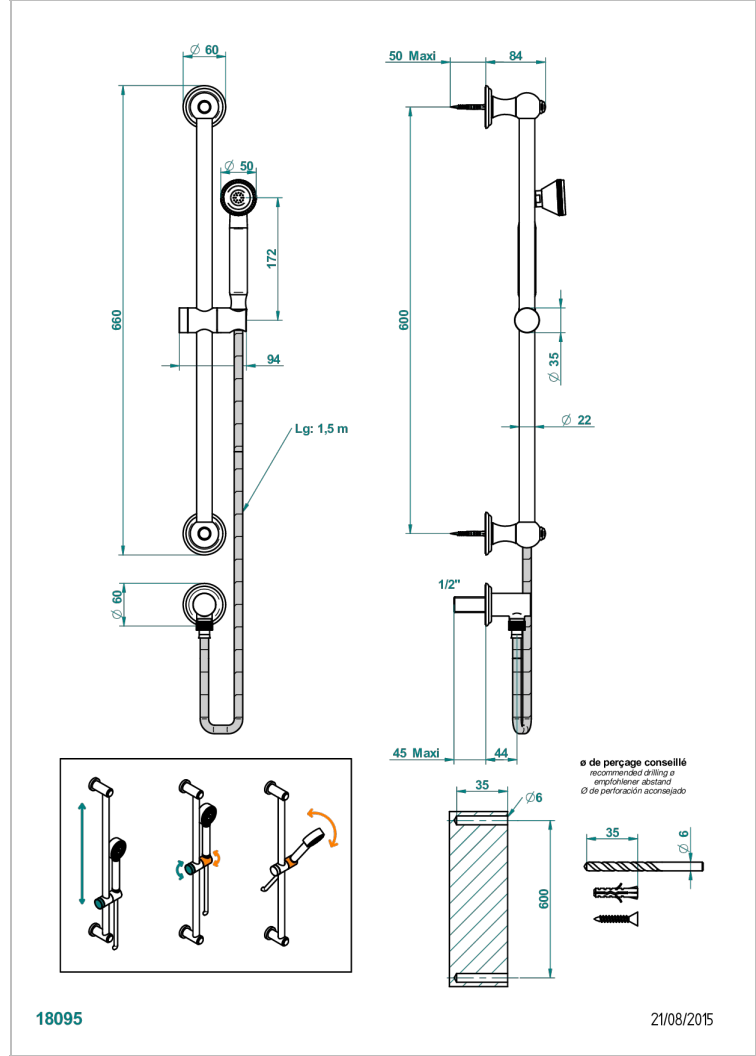

CHEVERNY RED JASPER

A1U-59

Wall mounted turbojet handshower, 60 cm slidebar, hose, hook and elbow

CHARACTERISTIC

- Cheverny red Jasper
- Wall mounted turbojet handshower, 60 cm slidebar, hose, hook and elbow

TECHNICAL SPECS

- Recommandé : 3 bars (max. 5 bars) - Advised : 43,5 psi (max. 72 psi)
- 9,5 l/min à 3 bars (2.5 gpm at 43.5 psi)

AVAILABLE FINITIONS

- Antique nickel - H28
- Black ceram - D30
- Blush PVD - H62
- Brass color PVD - H49
- Brown bronze color PVD - F33
- Gold color PVD - H52