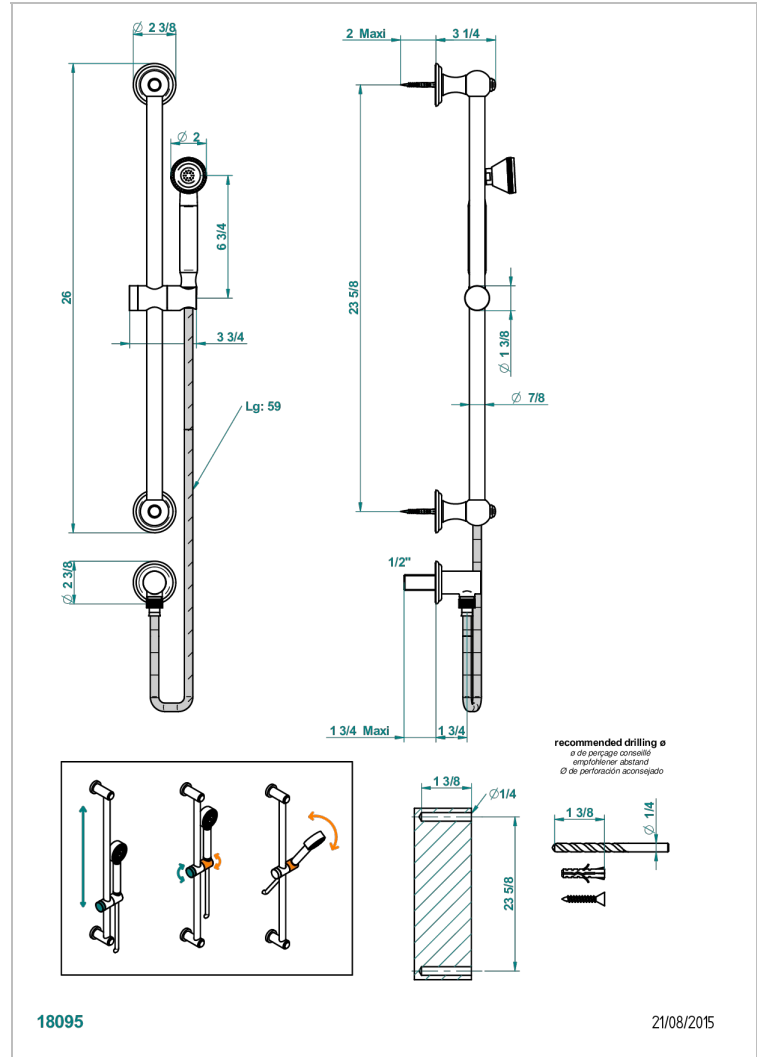

# CHEVERNY RED JASPER

A1U-59

Wall mounted turbojet handshower, 60 cm slidebar, hose, hook and elbow

## CHARACTERISTIC

- Cheverny red Jasper
- Wall mounted turbojet handshower, 60 cm slidebar, hose, hook and elbow

## TECHNICAL SPECS

- Recommandé : 3 bars (max. 5 bars) - Advised : 43,5 psi (max. 72 psi)
- 9,5 l/min à 3 bars (2.5 gpm at 43.5 psi)