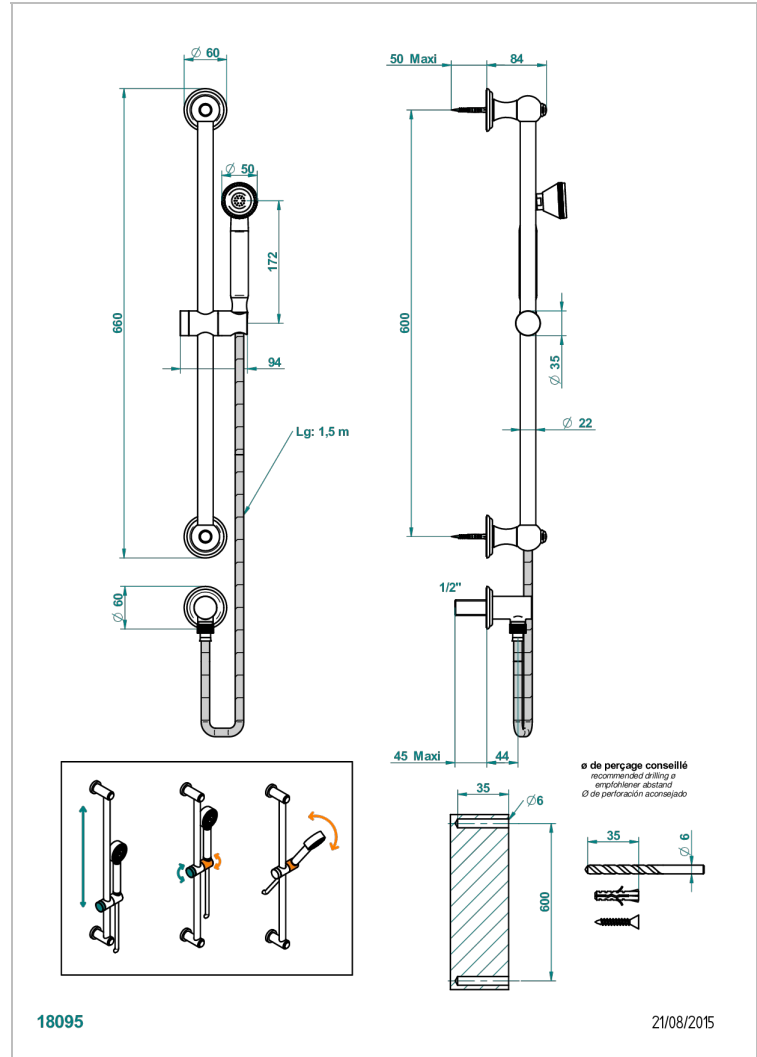

CHEVERNY LAPIS LAZULI

A1T-59

Wall mounted turbojet handshower, 60 cm slidebar, hose, hook and elbow

CHARACTERISTIC

- Cheverny Lapis Lazuli
- Wall mounted turbojet handshower, 60 cm slidebar, hose, hook and elbow

TECHNICAL SPECS

- Recommandé : 3 bars (max. 5 bars) - Advised : 43,5 psi (max. 72 psi)
- 9,5 l/min à 3 bars (2.5 gpm at 43.5 psi)

AVAILABLE FINITIONS

Antique nickel - H28
Black ceram - D30
Blush PVD - H62
Brass color PVD - H49
Brown bronze color PVD - F33
Gold color PVD - H52