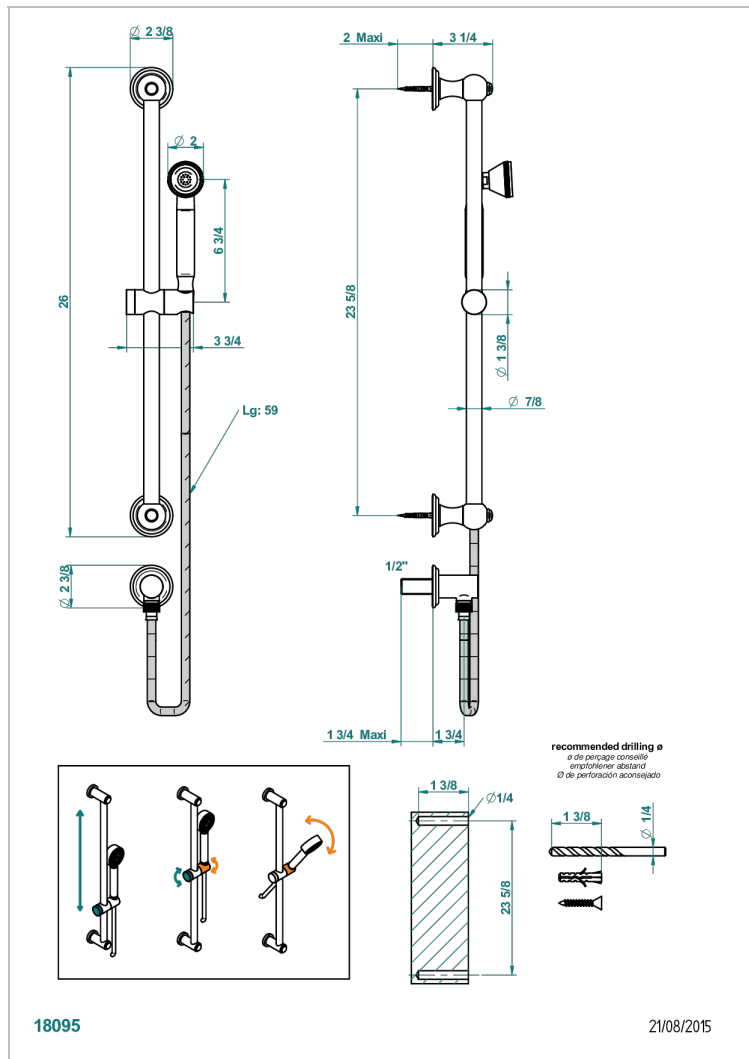

CHEVERNY LAPIS LAZULI

A1T-59

Wall mounted turbojet handshower, 60 cm slidebar, hose, hook and elbow

CHARACTERISTIC

- Cheverny Lapis Lazuli
- Wall mounted turbojet handshower, 60 cm slidebar, hose, hook and elbow

TECHNICAL SPECS

- Recommandé : 3 bars (max. 5 bars) - Advised : 43,5 psi (max. 72 psi)
- 9,5 l/min à 3 bars (2.5 gpm at 43.5 psi)

AVAILABLE FINITIONS

Antique nickel - H28
Black ceram - D30
Blush PVD - H62
Brass color PVD - H49
Brown bronze color PVD - F33
Gold color PVD - H52