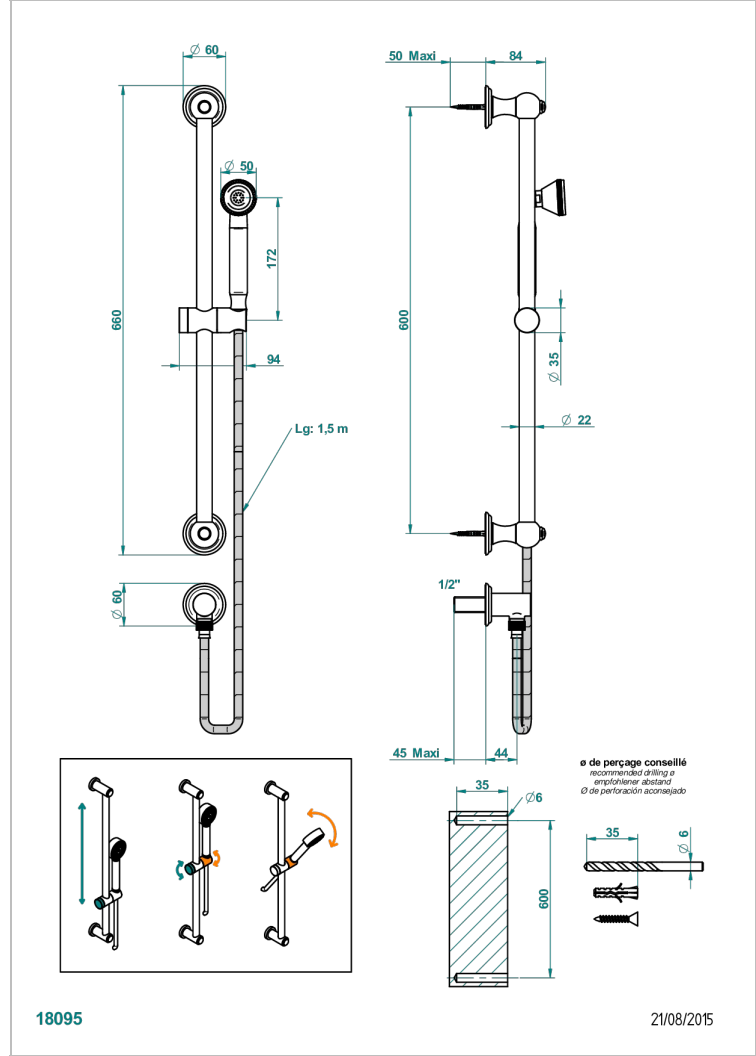

# CHEVERNY LAPIS LAZULI

A1T-59

Wall mounted turbojet handshower, 60 cm slidebar, hose, hook and elbow

## CHARACTERISTIC

- Cheverny Lapis Lazuli
- Wall mounted turbojet handshower, 60 cm slidebar, hose, hook and elbow

## TECHNICAL SPECS

- Recommandé : 3 bars (max. 5 bars) - Advised : 43,5 psi (max. 72 psi)
- 9,5 l/min à 3 bars (2.5 gpm at 43.5 psi)

## AVAILABLE FINITIONS

Antique nickel - H28  
Black ceram - D30  
Blush PVD - H62  
Brass color PVD - H49  
Brown bronze color PVD - F33  
Gold color PVD - H52

Graphite PVD - H64  
Matt Umber PVD - H67  
Matt blush PVD - H60  
Matt brass color PVD - H50  
Matt brown bronze color PVD - F34  
Matt chrome - C02