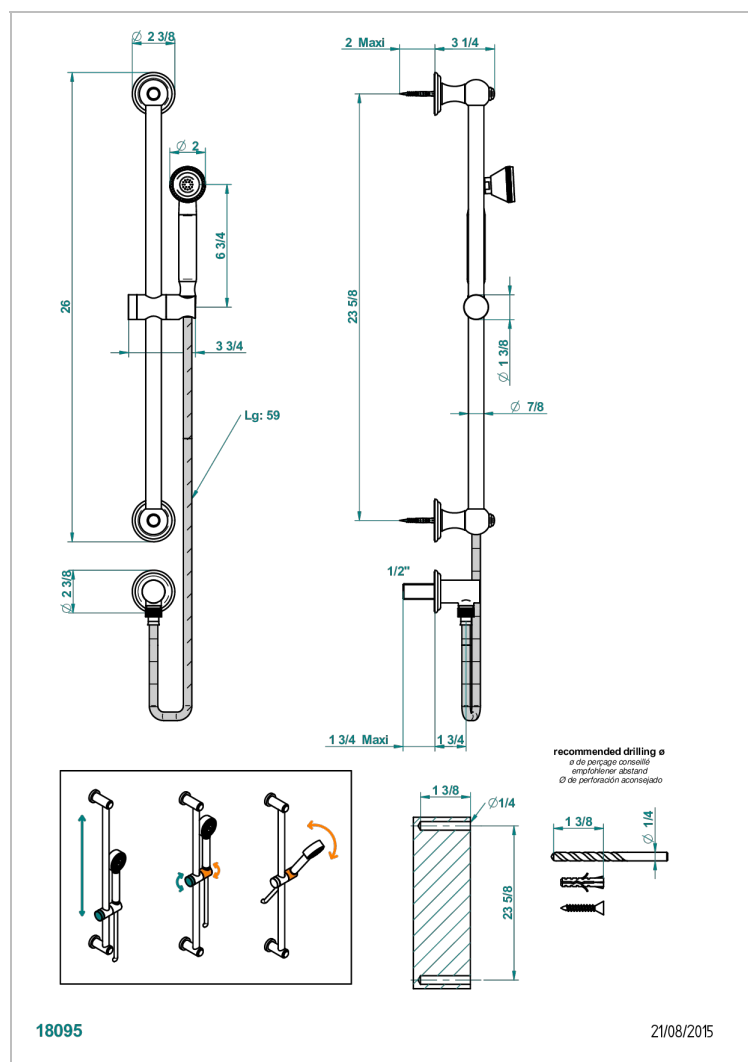

# CHEVERNY LAPIS LAZULI

A1T-59

Wall mounted turbojet handshower, 60 cm slidebar, hose, hook and elbow

## CHARACTERISTIC

- Cheverny Lapis Lazuli
- Wall mounted turbojet handshower, 60 cm slidebar, hose, hook and elbow

## TECHNICAL SPECS

- Recommandé : 3 bars (max. 5 bars) - Advised : 43,5 psi (max. 72 psi)
- 9,5 l/min à 3 bars (2.5 gpm at 43.5 psi)

## AVAILABLE FINITIONS

Antique nickel - H28  
Black ceram - D30  
Blush PVD - H62  
Brass color PVD - H49  
Brown bronze color PVD - F33  
Gold color PVD - H52

Graphite PVD - H64  
Matt Umber PVD - H67  
Matt blush PVD - H60  
Matt brass color PVD - H50  
Matt brown bronze color PVD - F34  
Matt chrome - C02