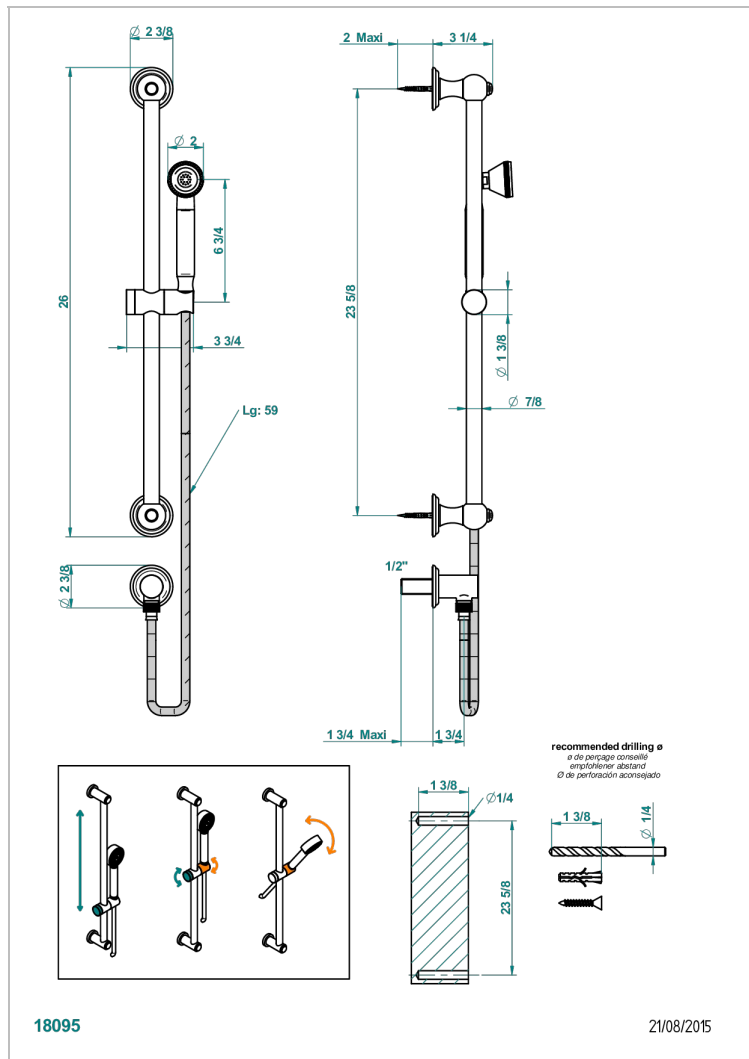

# CHEVERNY MALACHITE

A1S-59

Wall mounted turbojet handshower, 60 cm slidebar, hose, hook and elbow

## CHARACTERISTIC

- Cheverny Malachite
- Wall mounted turbojet handshower, 60 cm slidebar, hose, hook and elbow

## TECHNICAL SPECS

- Recommandé : 3 bars (max. 5 bars) - Advised : 43,5 psi (max. 72 psi)
- 9,5 l/min à 3 bars (2.5 gpm at 43.5 psi)

## AVAILABLE FINITIONS

Antique nickel - H28  
Black ceram - D30  
Blush PVD - H62  
Brass color PVD - H49  
Brown bronze color PVD - F33  
Gold color PVD - H52

Graphite PVD - H64  
Matt Umber PVD - H67  
Matt blush PVD - H60  
Matt brass color PVD - H50  
Matt brown bronze color PVD - F34  
Matt chrome - C02