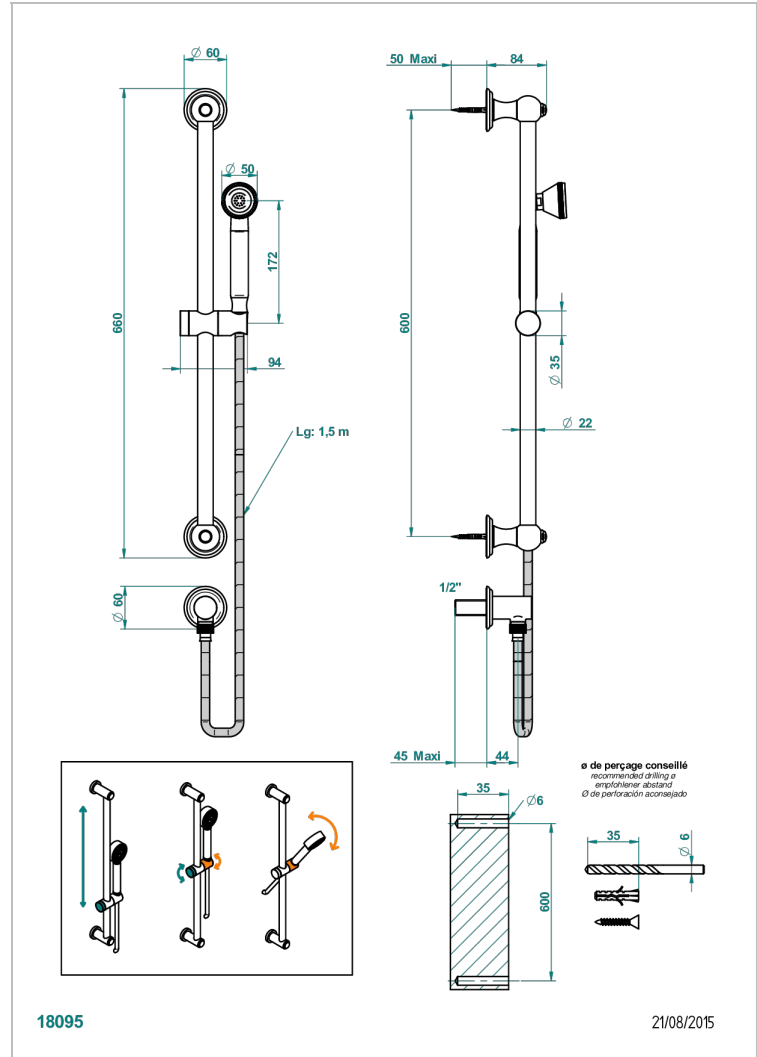

CHEVERNY MALACHITE

A1S-59

Wall mounted turbojet handshower, 60 cm slidebar, hose, hook and elbow

CHARACTERISTIC

- Cheverny Malachite
- Wall mounted turbojet handshower, 60 cm slidebar, hose, hook and elbow

TECHNICAL SPECS

- Recommandé : 3 bars (max. 5 bars) - Advised : 43,5 psi (max. 72 psi)
- 9,5 l/min à 3 bars (2.5 gpm at 43.5 psi)

AVAILABLE FINITIONS

Antique nickel - H28
Black ceram - D30
Blush PVD - H62
Brass color PVD - H49
Brown bronze color PVD - F33
Gold color PVD - H52