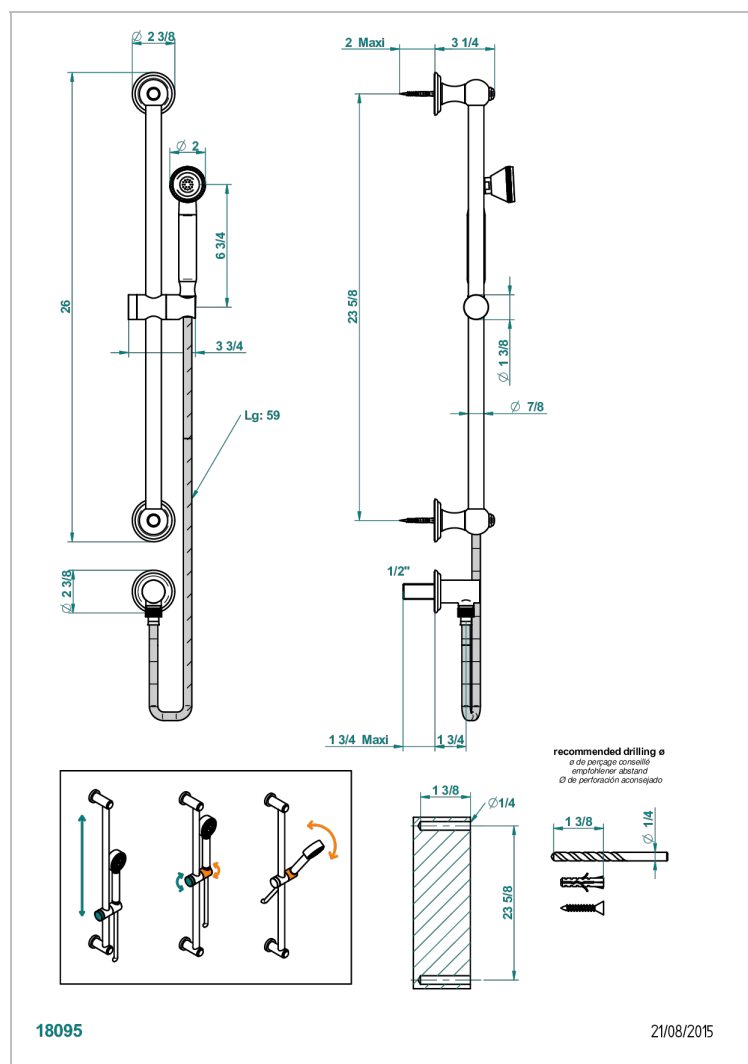

CHEVERNY MALACHITE

A1S-59

Wall mounted turbojet handshower, 60 cm slidebar, hose, hook and elbow

CHARACTERISTIC

- Cheverny Malachite
- Wall mounted turbojet handshower, 60 cm slidebar, hose, hook and elbow

TECHNICAL SPECS

- Recommandé : 3 bars (max. 5 bars) - Advised : 43,5 psi (max. 72 psi)
- 9,5 l/min à 3 bars (2.5 gpm at 43.5 psi)

AVAILABLE FINITIONS

Antique nickel - H28
Black ceram - D30
Blush PVD - H62
Brass color PVD - H49
Brown bronze color PVD - F33
Gold color PVD - H52