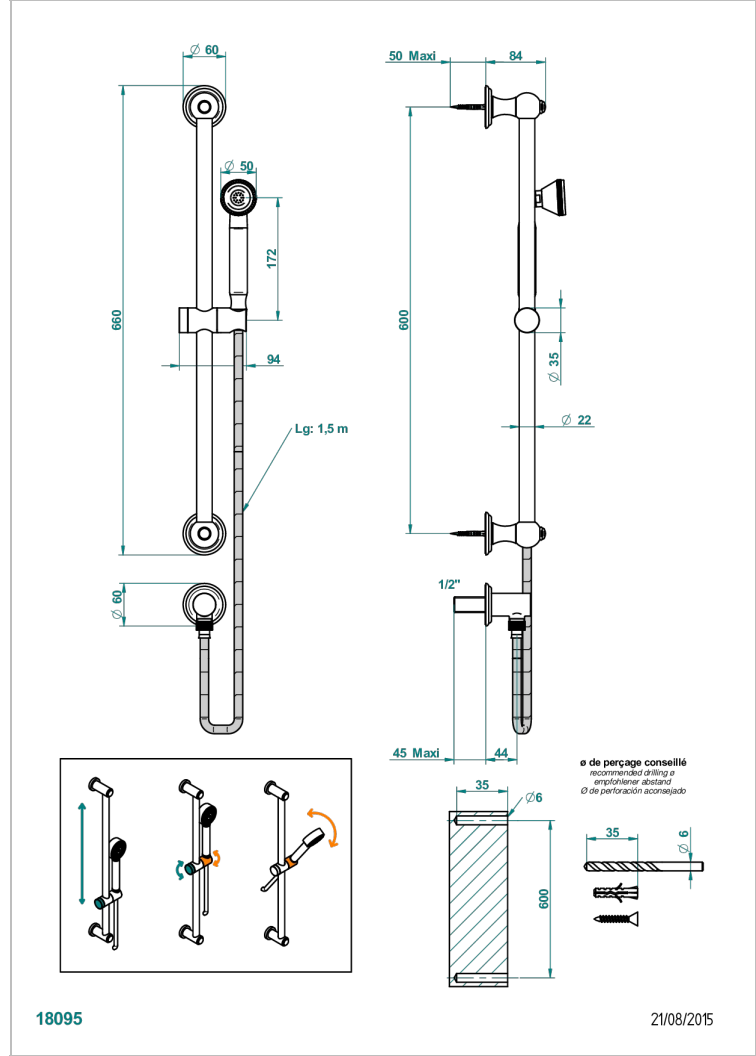

AMBOISE BLACK ONYX

A1M-59

Wall mounted turbojet handshower, 60 cm slidebar, hose, hook and elbow

CHARACTERISTIC

- Amboise Black Onyx
- Wall mounted turbojet handshower, 60 cm slidebar, hose, hook and elbow

TECHNICAL SPECS

- Recommandé : 3 bars (max. 5 bars) - Advised : 43,5 psi (max. 72 psi)
- 9,5 l/min à 3 bars (2.5 gpm at 43.5 psi)

AVAILABLE FINITIONS

Antique nickel - H28
Black ceram - D30
Blush PVD - H62
Brass color PVD - H49
Brown bronze color PVD - F33
Gold color PVD - H52