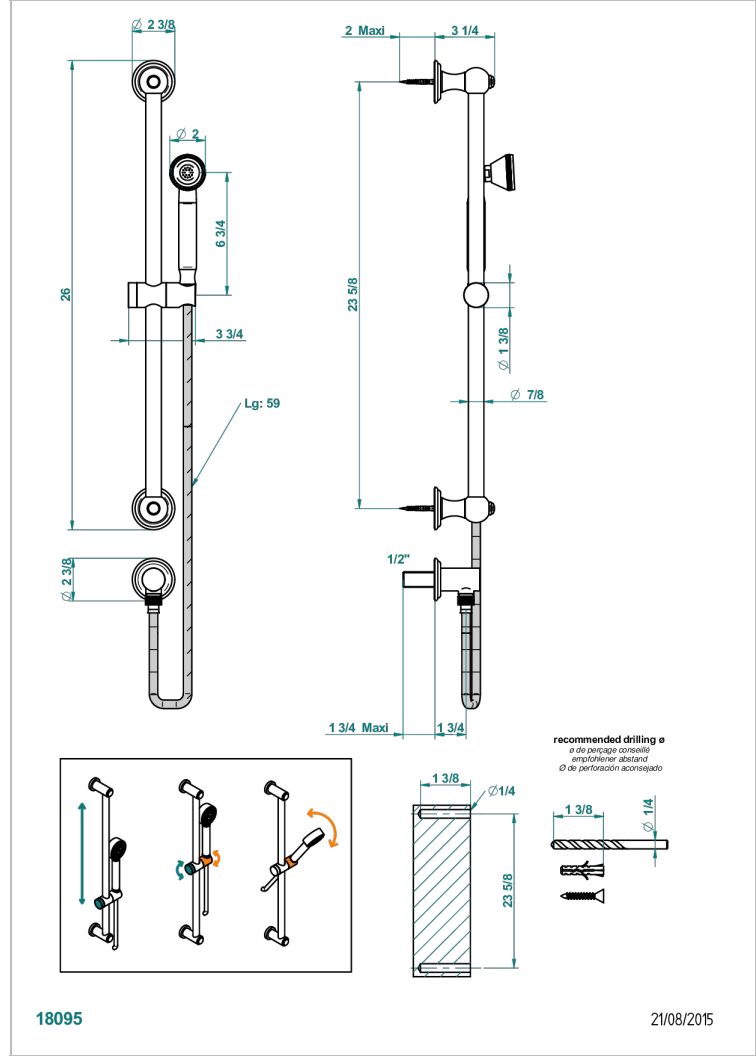

AMBOISE BLACK ONYX

A1M-59

Wall mounted turbojet handshower, 60 cm slidebar, hose, hook and elbow

CHARACTERISTIC

- Amboise Black Onyx
- Wall mounted turbojet handshower, 60 cm slidebar, hose, hook and elbow

TECHNICAL SPECS

- Recommandé : 3 bars (max. 5 bars) - Advised : 43,5 psi (max. 72 psi)
- 9,5 l/min à 3 bars (2.5 gpm at 43.5 psi)

AVAILABLE FINITIONS

Antique nickel - H28
Black ceram - D30
Blush PVD - H62
Brass color PVD - H49
Brown bronze color PVD - F33
Gold color PVD - H52