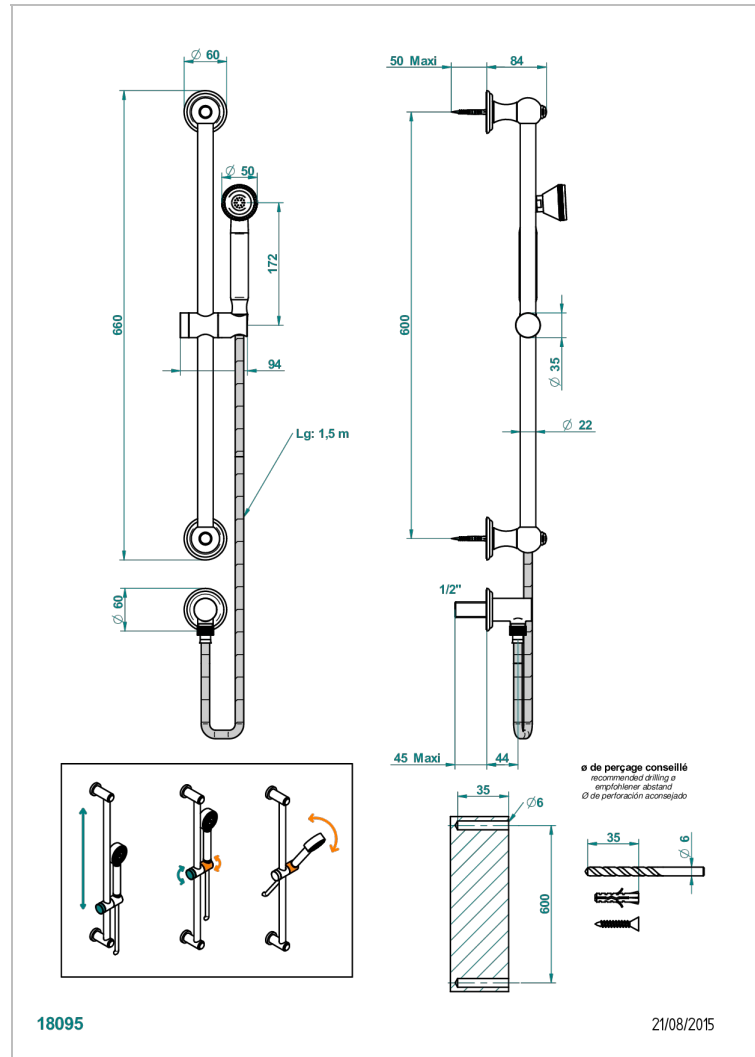

AMBOISE RED JASPER

A1L-59

Wall mounted turbojet handshower, 60 cm slidebar, hose, hook and elbow

CHARACTERISTIC

- Amboise Red Jasper
- Wall mounted turbojet handshower, 60 cm slidebar, hose, hook and elbow

TECHNICAL SPECS

- Recommandé : 3 bars (max. 5 bars) - Advised : 43,5 psi (max. 72 psi)
- 9,5 l/min à 3 bars (2.5 gpm at 43.5 psi)

AVAILABLE FINITIONS

Antique nickel - H28
Black ceram - D30
Blush PVD - H62
Brass color PVD - H49
Brown bronze color PVD - F33
Gold color PVD - H52