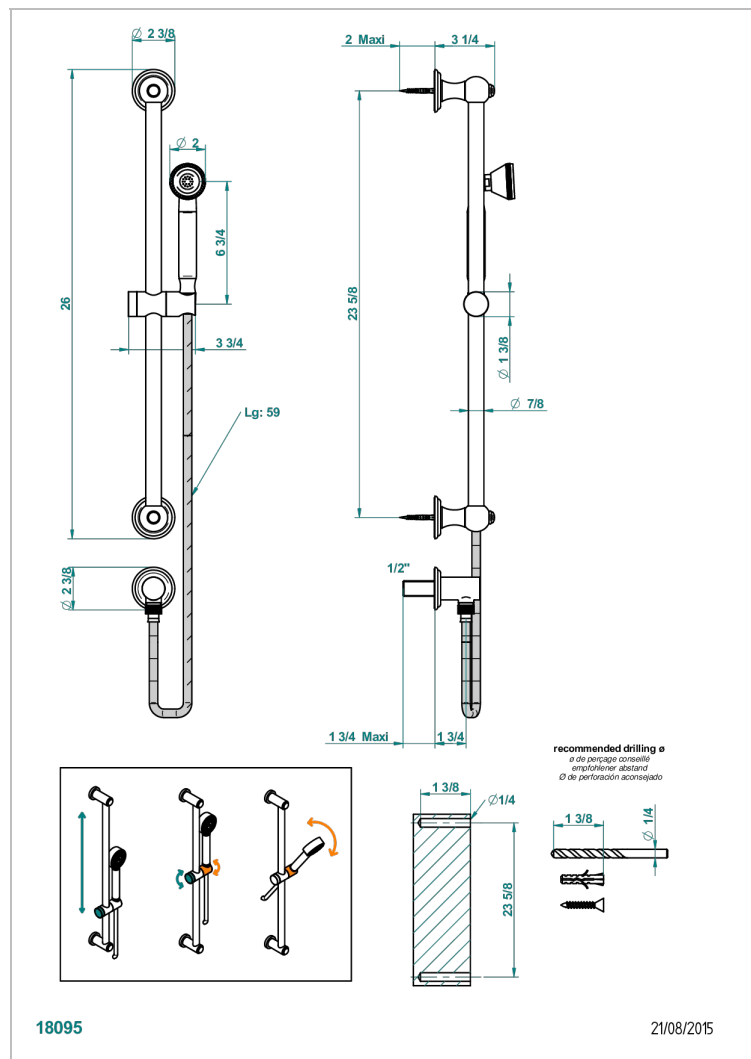

# AMBOISE RED JASPER

A1L-59

Wall mounted turbojet handshower, 60 cm slidebar, hose, hook and elbow

## CHARACTERISTIC

- Amboise Red Jasper
- Wall mounted turbojet handshower, 60 cm slidebar, hose, hook and elbow

## TECHNICAL SPECS

- Recommandé : 3 bars (max. 5 bars) - Advised : 43,5 psi (max. 72 psi)
- 9,5 l/min à 3 bars (2.5 gpm at 43.5 psi)