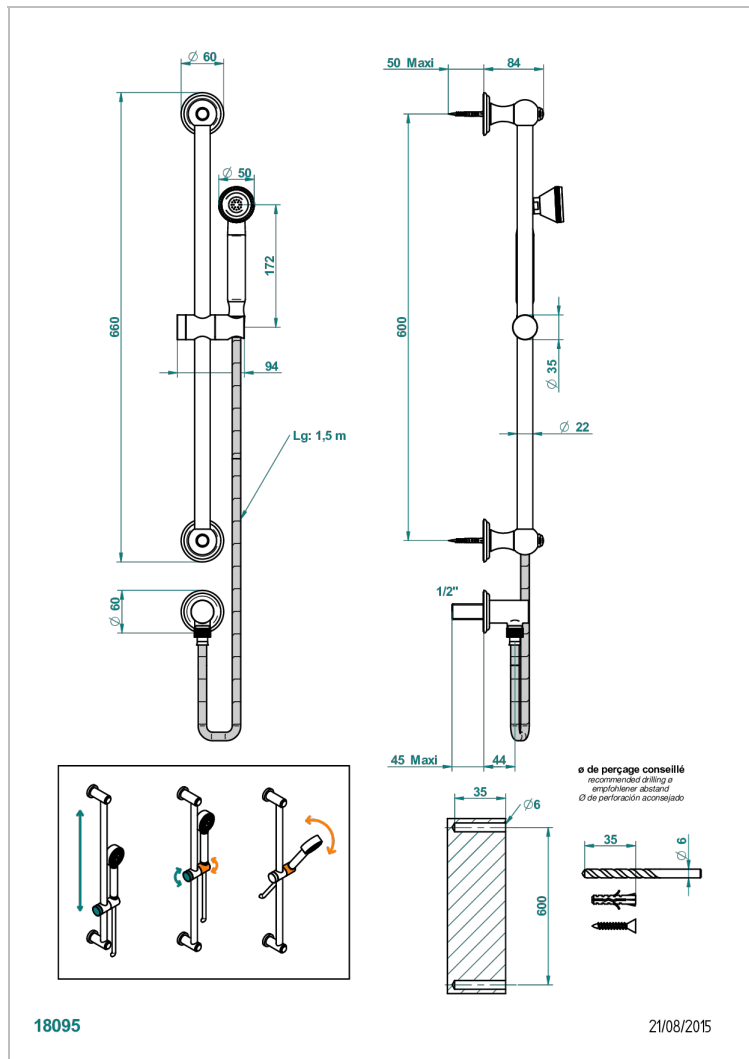

# AMBOISE RED JASPER

A1L-59

Wall mounted turbojet handshower, 60 cm slidebar, hose, hook and elbow

## CHARACTERISTIC

- Amboise Red Jasper
- Wall mounted turbojet handshower, 60 cm slidebar, hose, hook and elbow

## TECHNICAL SPECS

- Recommandé : 3 bars (max. 5 bars) - Advised : 43,5 psi (max. 72 psi)
- 9,5 l/min à 3 bars (2.5 gpm at 43.5 psi)

## AVAILABLE FINITIONS

Antique nickel - H28  
Black ceram - D30  
Blush PVD - H62  
Brass color PVD - H49  
Brown bronze color PVD - F33  
Gold color PVD - H52

Graphite PVD - H64  
Matt Umber PVD - H67  
Matt blush PVD - H60  
Matt brass color PVD - H50  
Matt brown bronze color PVD - F34  
Matt chrome - C02