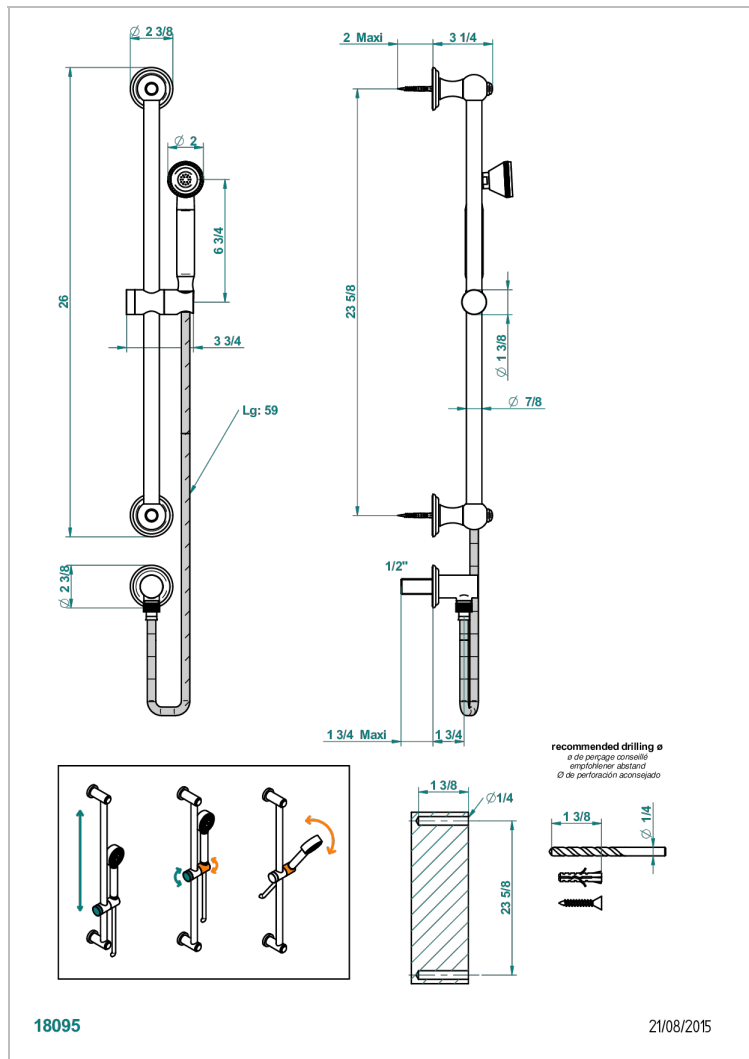

AMBOISE RED JASPER

A1L-59

Wall mounted turbojet handshower, 60 cm slidebar, hose, hook and elbow

CHARACTERISTIC

- Amboise Red Jasper
- Wall mounted turbojet handshower, 60 cm slidebar, hose, hook and elbow

TECHNICAL SPECS

- Recommandé : 3 bars (max. 5 bars) - Advised : 43,5 psi (max. 72 psi)
- 9,5 l/min à 3 bars (2.5 gpm at 43.5 psi)

AVAILABLE FINITIONS

Antique nickel - H28
Black ceram - D30
Blush PVD - H62
Brass color PVD - H49
Brown bronze color PVD - F33
Gold color PVD - H52