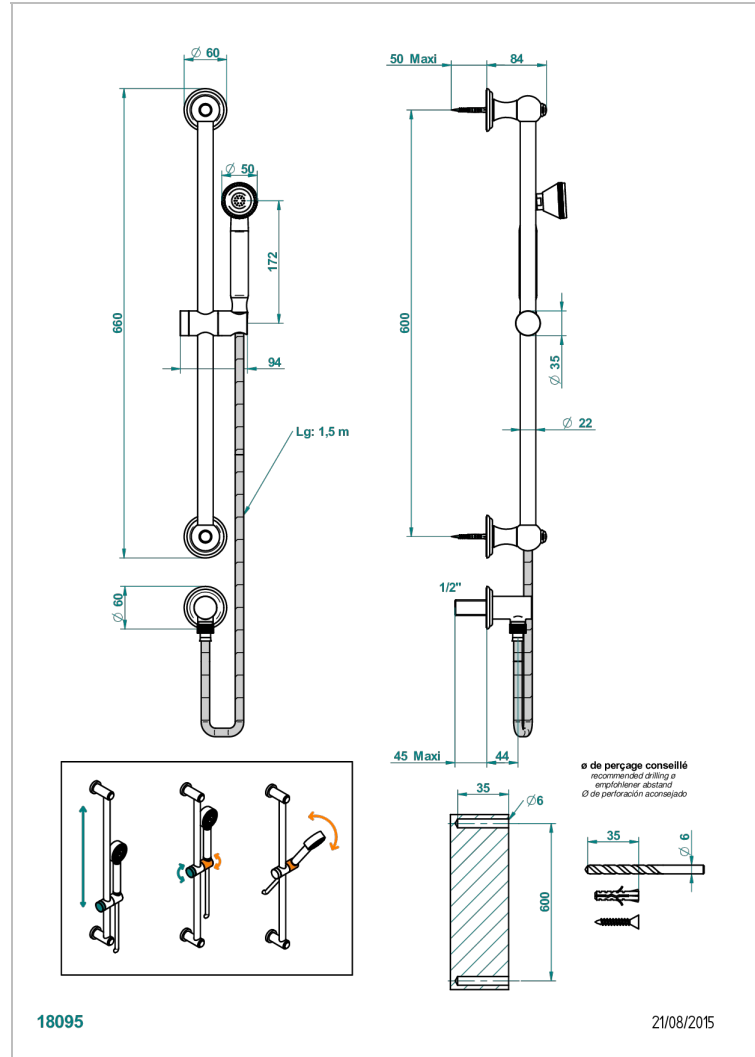

AMBOISE LAPIS LAZULI

A1K-59

Wall mounted turbojet handshower, 60 cm slidebar, hose, hook and elbow

CHARACTERISTIC

- Amboise Lapis Lazuli
- Wall mounted turbojet handshower, 60 cm slidebar, hose, hook and elbow

TECHNICAL SPECS

- Recommandé : 3 bars (max. 5 bars) - Advised : 43,5 psi (max. 72 psi)
- 9,5 l/min à 3 bars (2.5 gpm at 43.5 psi)

AVAILABLE FINITIONS

Antique nickel - H28
Black ceram - D30
Blush PVD - H62
Brass color PVD - H49
Brown bronze color PVD - F33
Gold color PVD - H52