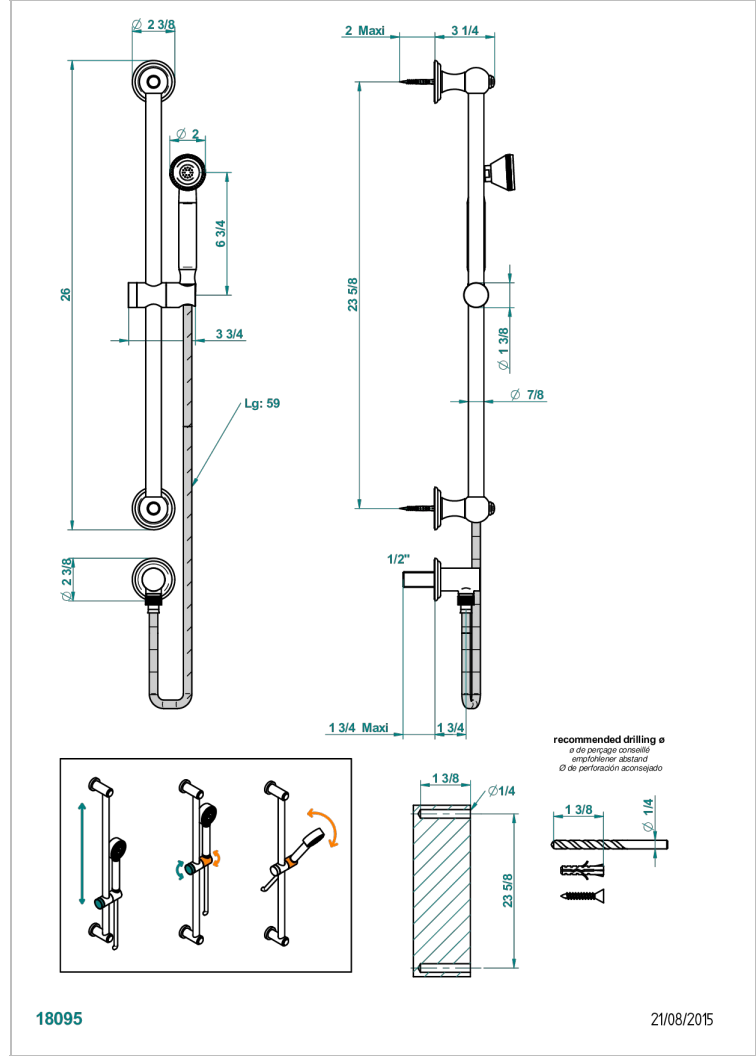

# AMBOISE LAPIS LAZULI

A1K-59

Wall mounted turbojet handshower, 60 cm slidebar, hose, hook and elbow

18095

21/08/2015

## CHARACTERISTIC

- Amboise Lapis Lazuli
- Wall mounted turbojet handshower, 60 cm slidebar, hose, hook and elbow

## TECHNICAL SPECS

- Recommandé : 3 bars (max. 5 bars) - Advised : 43,5 psi (max. 72 psi)
- 9,5 l/min à 3 bars (2.5 gpm at 43.5 psi)

## AVAILABLE FINITIONS

Antique nickel - H28  
Black ceram - D30  
Blush PVD - H62  
Brass color PVD - H49  
Brown bronze color PVD - F33  
Gold color PVD - H52

Graphite PVD - H64  
Matt Umber PVD - H67  
Matt blush PVD - H60  
Matt brass color PVD - H50  
Matt brown bronze color PVD - F34  
Matt chrome - C02