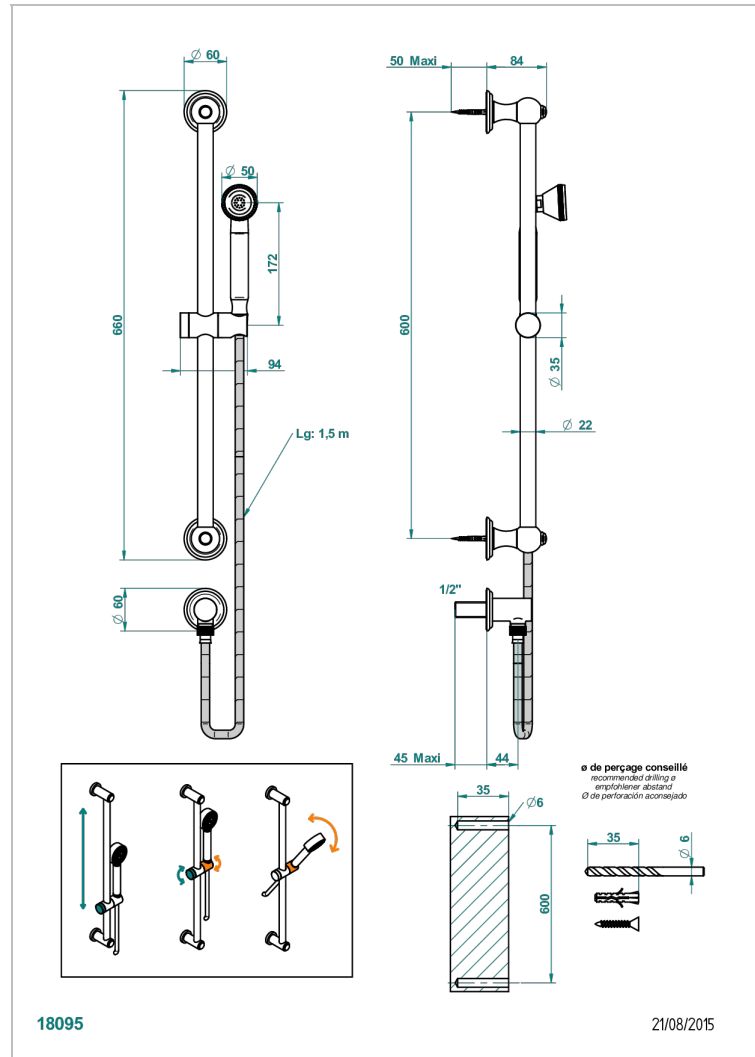

AMBOISE LAPIS LAZULI

A1K-59

Wall mounted turbojet handshower, 60 cm slidebar, hose, hook and elbow

CHARACTERISTIC

- Amboise Lapis Lazuli
- Wall mounted turbojet handshower, 60 cm slidebar, hose, hook and elbow

TECHNICAL SPECS

- Recommandé : 3 bars (max. 5 bars) - Advised : 43,5 psi (max. 72 psi)
- 9,5 l/min à 3 bars (2.5 gpm at 43.5 psi)

AVAILABLE FINITIONS

Antique nickel - H28
Black ceram - D30
Blush PVD - H62
Brass color PVD - H49
Brown bronze color PVD - F33
Gold color PVD - H52