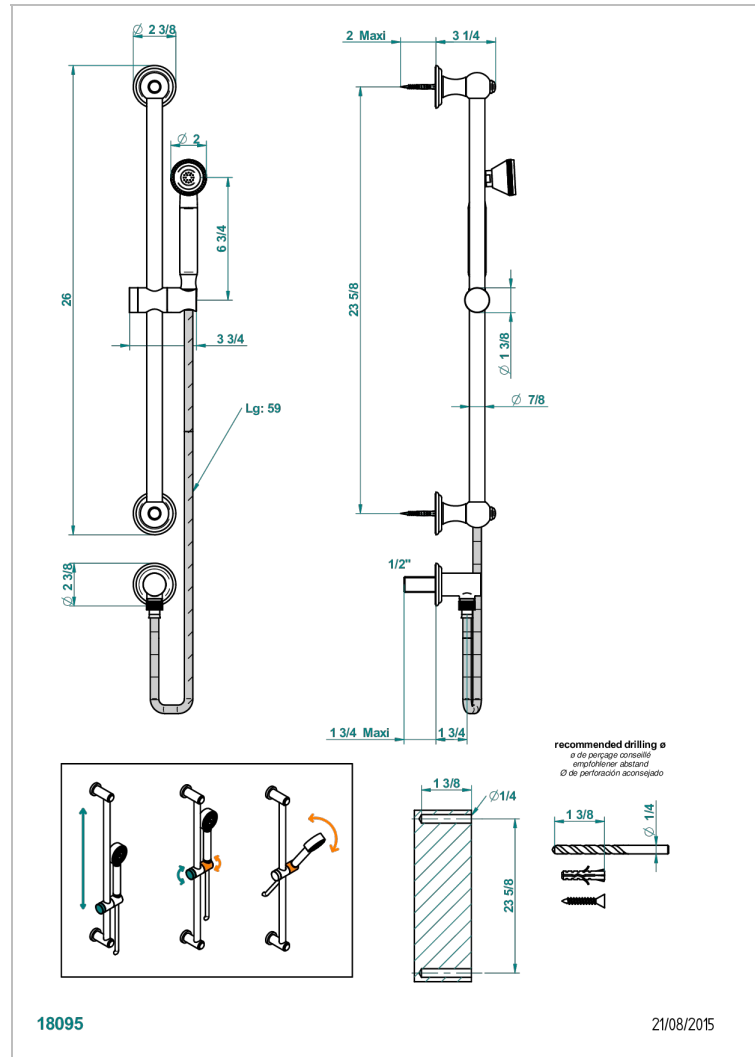

AMBOISE LAPIS LAZULI

A1K-59

Wall mounted turbojet handshower, 60 cm slidebar, hose, hook and elbow

CHARACTERISTIC

- Amboise Lapis Lazuli
- Wall mounted turbojet handshower, 60 cm slidebar, hose, hook and elbow

TECHNICAL SPECS

- Recommandé : 3 bars (max. 5 bars) - Advised : 43,5 psi (max. 72 psi)
- 9,5 l/min à 3 bars (2.5 gpm at 43.5 psi)

AVAILABLE FINITIONS

Antique nickel - H28
Black ceram - D30
Blush PVD - H62
Brass color PVD - H49
Brown bronze color PVD - F33
Gold color PVD - H52