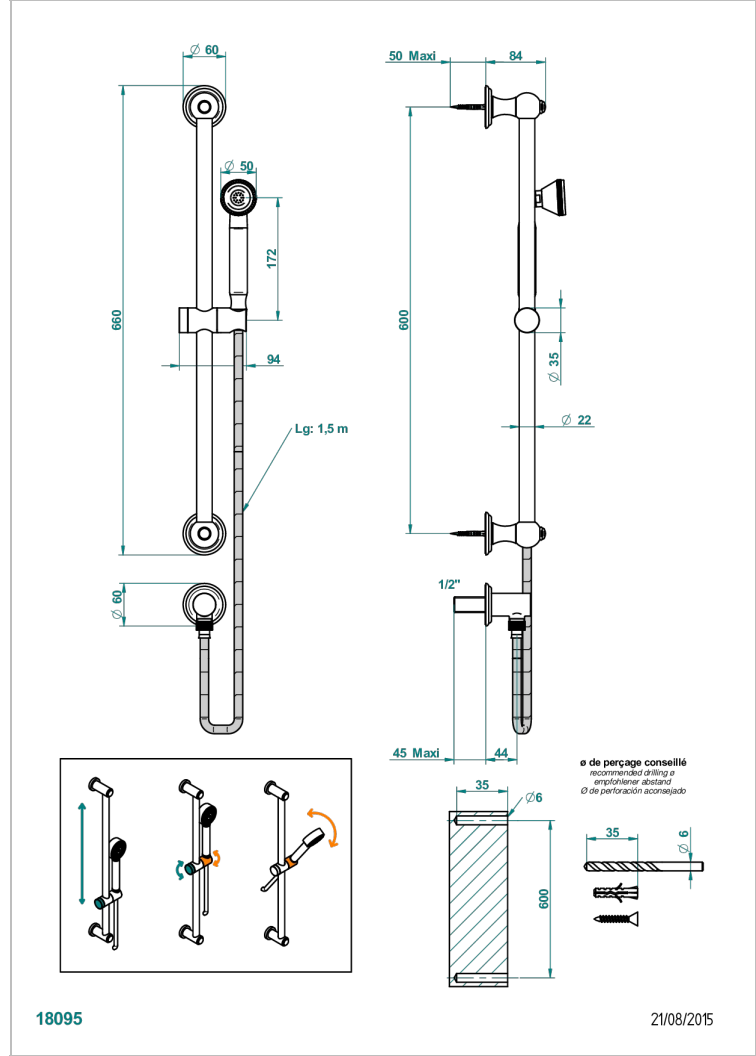

# AMBOISE MALACHITE

A1J-59

Wall mounted turbojet handshower, 60 cm slidebar, hose, hook and elbow

## CHARACTERISTIC

- Amboise Malachite
- Wall mounted turbojet handshower, 60 cm slidebar, hose, hook and elbow

## TECHNICAL SPECS

- Recommandé : 3 bars (max. 5 bars) - Advised : 43,5 psi (max. 72 psi)
- 9,5 l/min à 3 bars (2.5 gpm at 43.5 psi)

## AVAILABLE FINITIONS

Antique nickel - H28  
Black ceram - D30  
Blush PVD - H62  
Brass color PVD - H49  
Brown bronze color PVD - F33  
Gold color PVD - H52

Graphite PVD - H64  
Matt Umber PVD - H67  
Matt blush PVD - H60  
Matt brass color PVD - H50  
Matt brown bronze color PVD - F34  
Matt chrome - C02