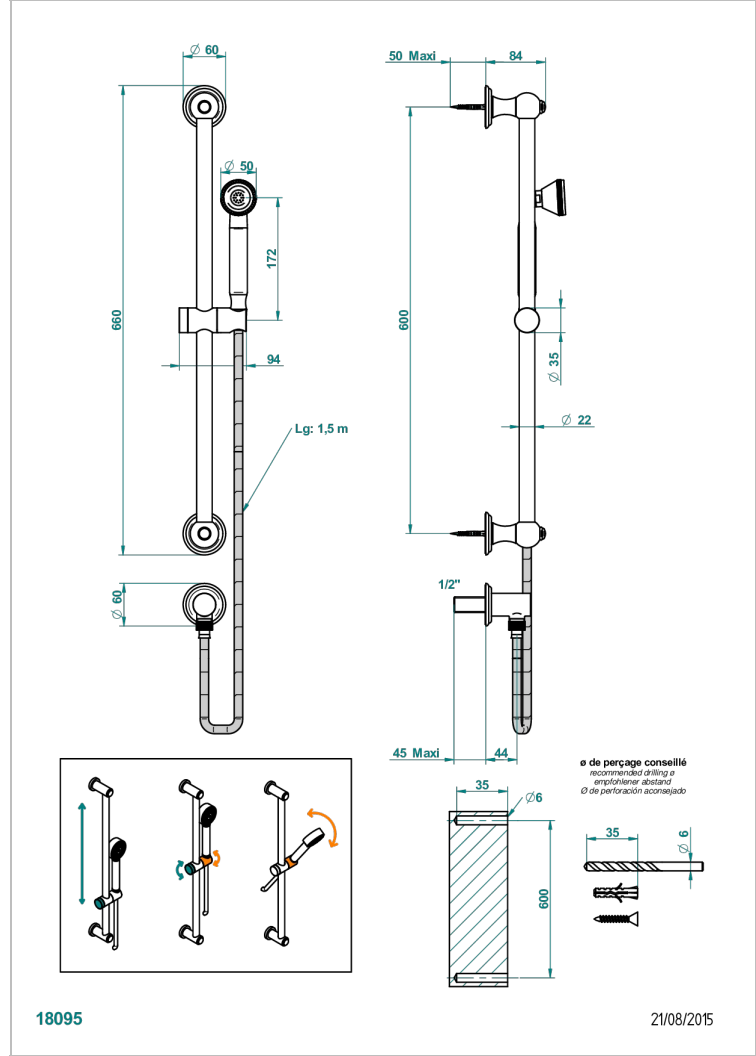

AMBOISE MALACHITE

A1J-59

Wall mounted turbojet handshower, 60 cm slidebar, hose, hook and elbow

CHARACTERISTIC

- Amboise Malachite
- Wall mounted turbojet handshower, 60 cm slidebar, hose, hook and elbow

TECHNICAL SPECS

- Recommandé : 3 bars (max. 5 bars) - Advised : 43,5 psi (max. 72 psi)
- 9,5 l/min à 3 bars (2.5 gpm at 43.5 psi)

AVAILABLE FINITIONS

Antique nickel - H28
Black ceram - D30
Blush PVD - H62
Brass color PVD - H49
Brown bronze color PVD - F33
Gold color PVD - H52