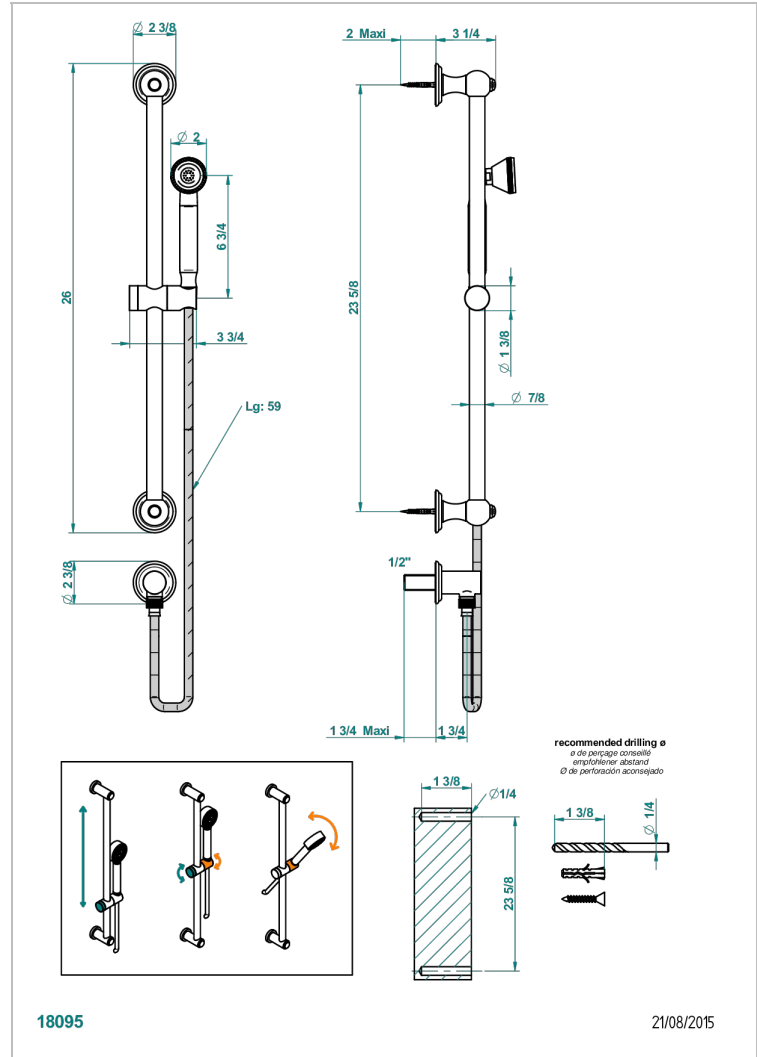

# AMBOISE MALACHITE

A1J-59

Wall mounted turbojet handshower, 60 cm slidebar, hose, hook and elbow

## CHARACTERISTIC

- Amboise Malachite
- Wall mounted turbojet handshower, 60 cm slidebar, hose, hook and elbow

## TECHNICAL SPECS

- Recommandé : 3 bars (max. 5 bars) - Advised : 43,5 psi (max. 72 psi)
- 9,5 l/min à 3 bars (2.5 gpm at 43.5 psi)