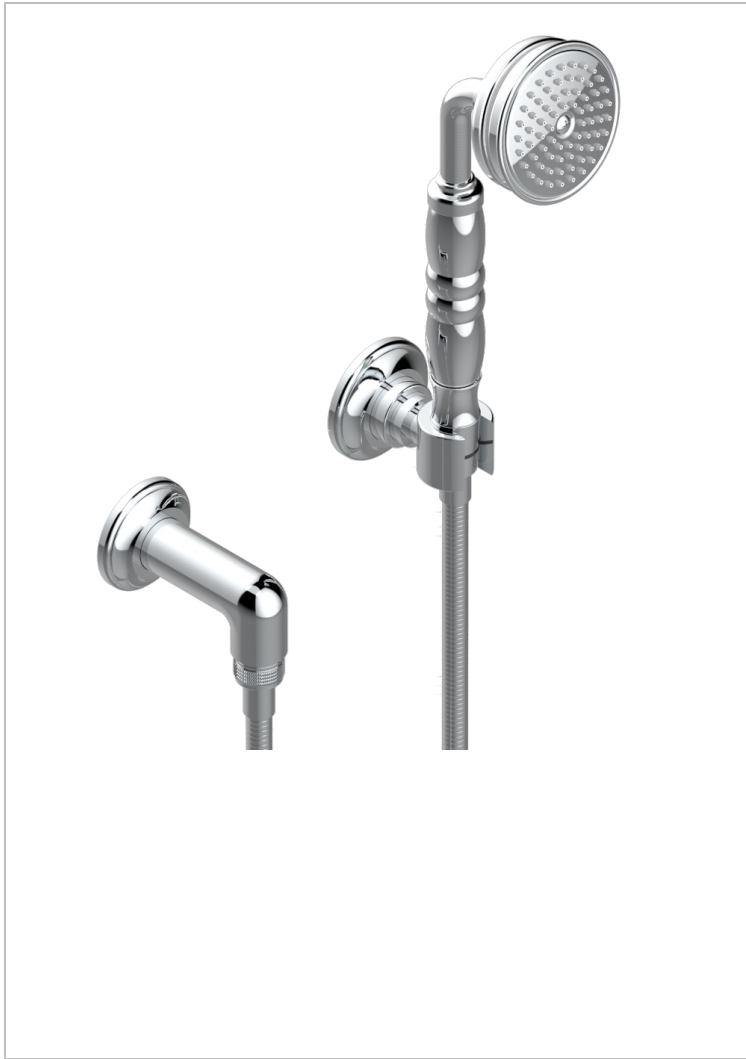

# BROADWAY WITH LEVER

A04-52

Wall mounted stylised handshower, hose, fix hook and elbow

## CHARACTERISTIC

- Broadway with Lever
- Wall mounted stylised handshower, hose, fix hook and elbow

## AVAILABLE FINITIONS

Antique nickel - H28  
Black ceram - D30  
Blush PVD - H62  
Brass color PVD - H49  
Brown bronze color PVD - F33  
Gold color PVD - H52

Graphite PVD - H64  
Lacquered light bronze - D01  
Matt Umber PVD - H67  
Matt blush PVD - H60  
Matt brass color PVD - H50  
Matt brown bronze color PVD - F34