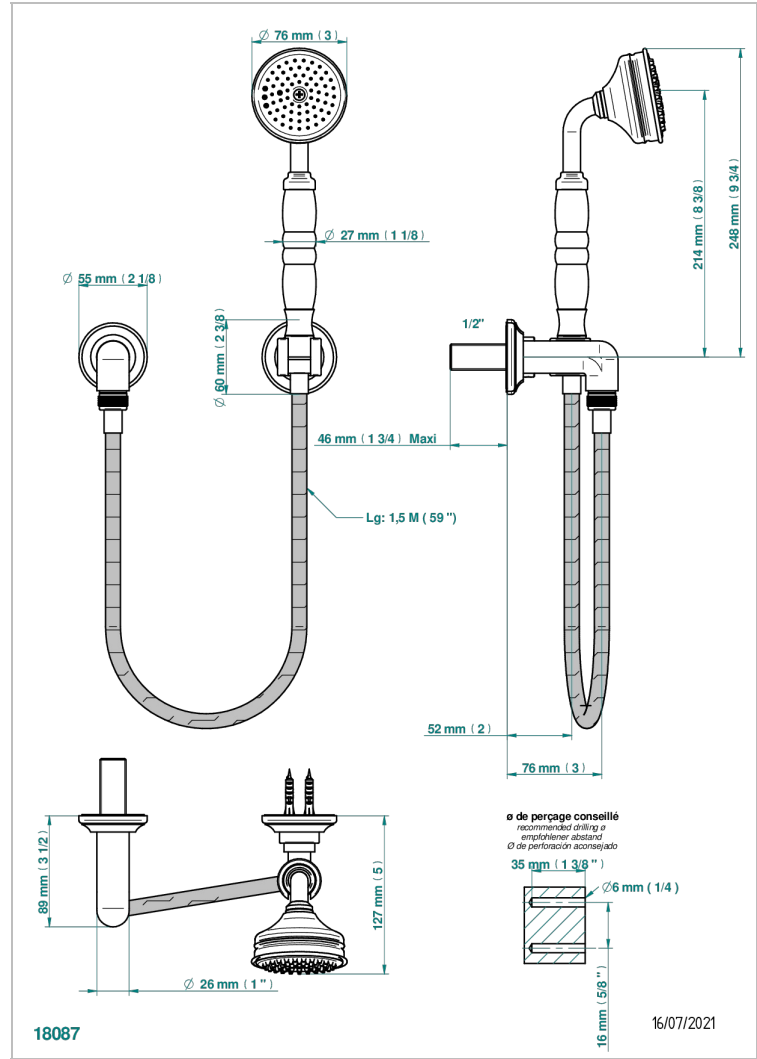

# BROADWAY WITH LEVER

A04-52

Wall mounted stylised handshower, hose, fix hook and elbow

## CHARACTERISTIC

- Broadway with Lever
- Wall mounted stylised handshower, hose, fix hook and elbow