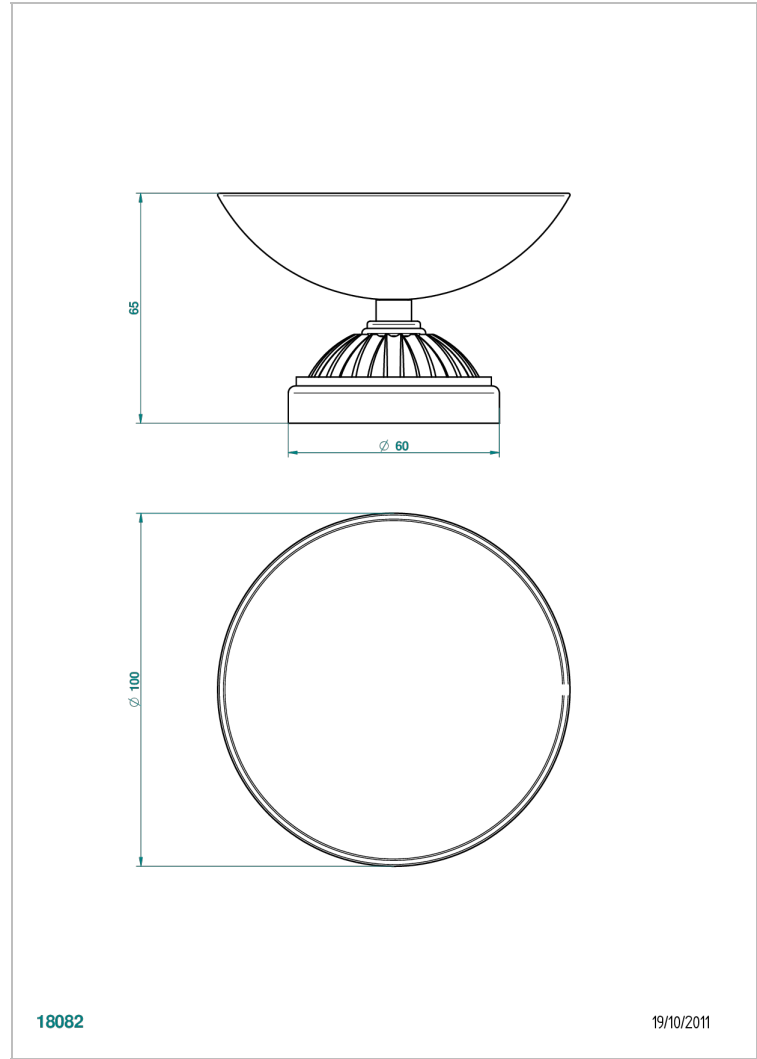

# MANDARINE METAL

U1A-544

Soap dish, freestanding , 4" diameter

THG<sup>®</sup>  
PARIS

18082

19/10/2011

## CHARACTERISTIC

- Mandarin Metal
- Soap dish, freestanding , 4" diameter