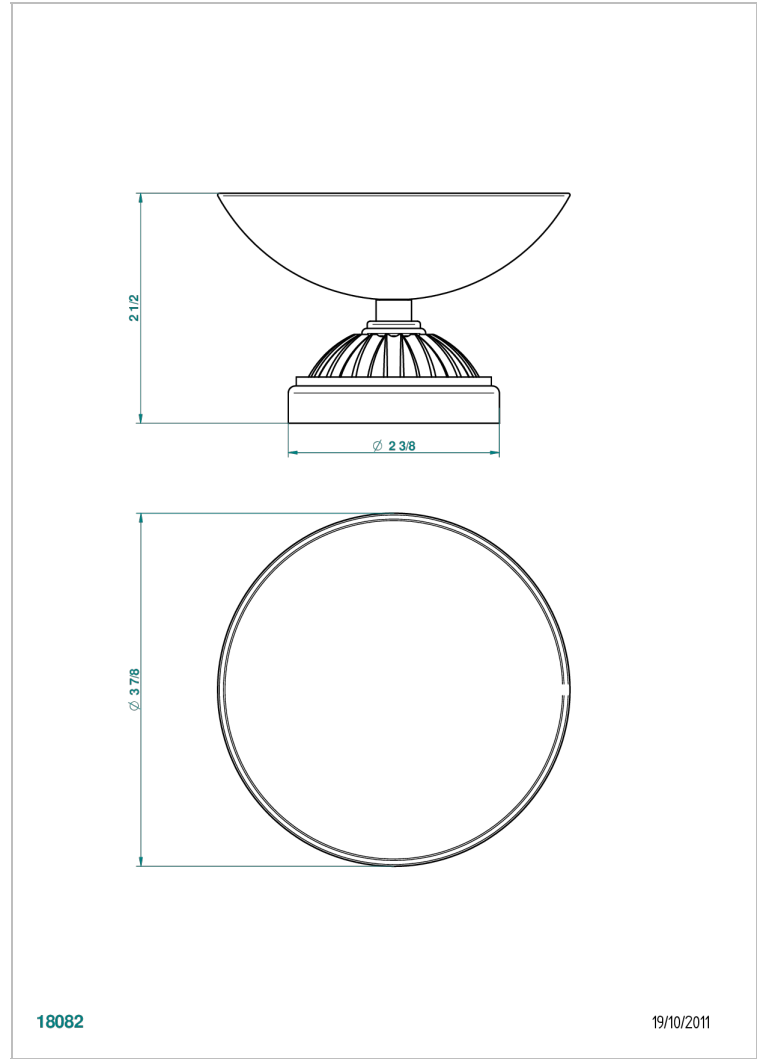

MANDARINE METAL

U1A-544

Soap dish, freestanding , 4" diameter

18082

19/10/2011

CHARACTERISTIC

- Mandarin Metal
- Soap dish, freestanding , 4" diameter

AVAILABLE FINITIONS