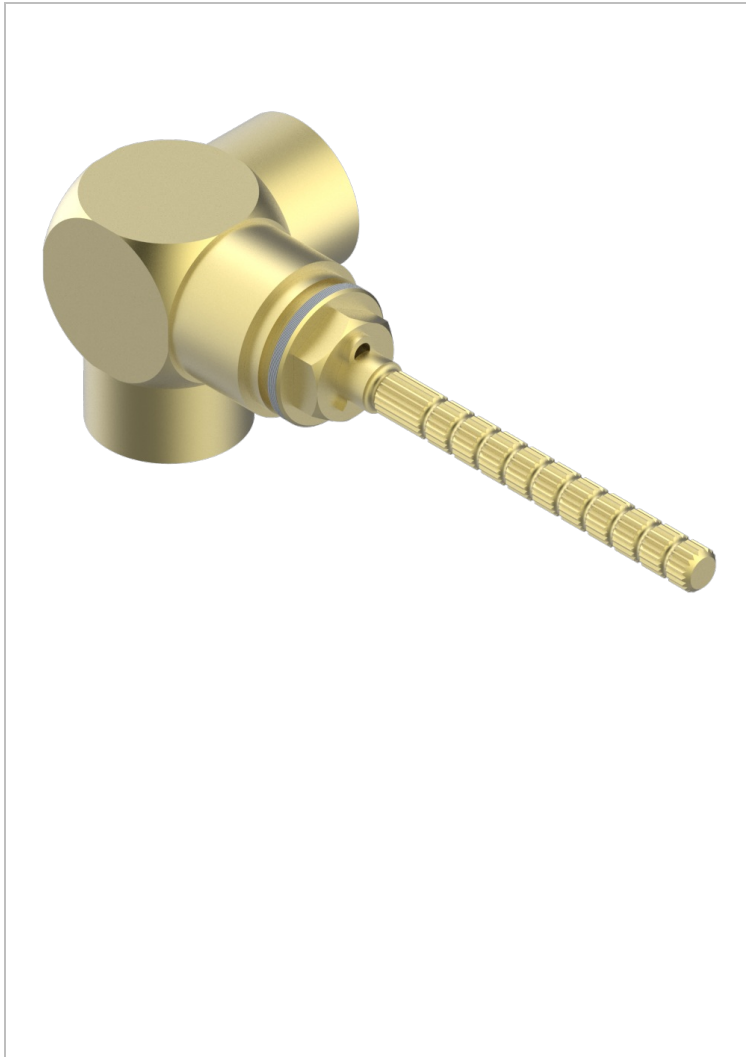

GENERAL ITEMS

G00-30E/HA

1/2" wall valve for lavatory less trim

CHARACTERISTIC

- General Items
- 1/2" wall valve for lavatory less trim

AVAILABLE FINITIONS

*** - A00