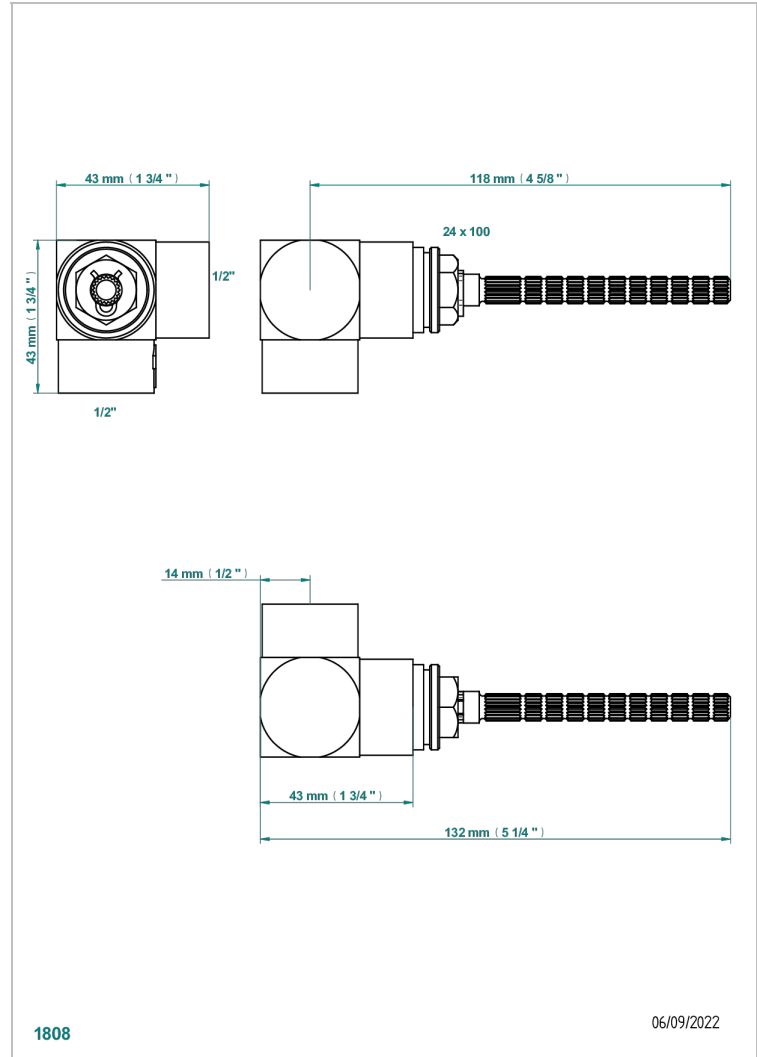

GENERAL ITEMS

G00-30E/HA

1/2" wall valve for lavatory less trim

CHARACTERISTIC

- General Items
- 1/2" wall valve for lavatory less trim

AVAILABLE FINITIONS

*** - A00