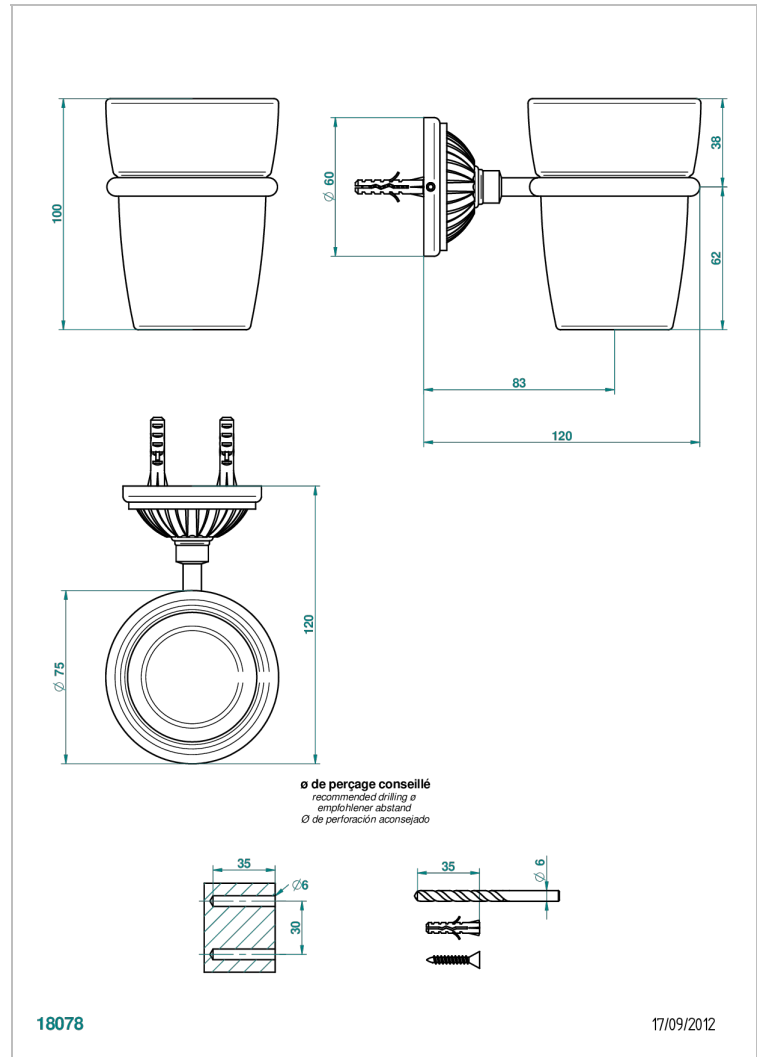

MANDARINE METAL

U1A-536

Tumbler holder, wall mounted

CHARACTERISTIC

- Mandarine Metal
- Tumbler holder, wall mounted

AVAILABLE FINITIONS

Black ceram - D30
Blush PVD - H62
Brass color PVD - H49
Brown bronze color PVD - F33
Chrome polished - A02
Chrome polished / gold polished - G02

Copper antique matt, coated - H07
Gold color PVD - H52
Gold mat - F07
Gold polished - F01
Graphite PVD - H64
Light coated bronze - D01

Matt Umber PVD - H67
Matt blush PVD - H60
Matt brass color PVD - H50
Matt brown bronze color PVD - F34
Matt chrome (American satin) - C02
Matt gold color PVD - H53