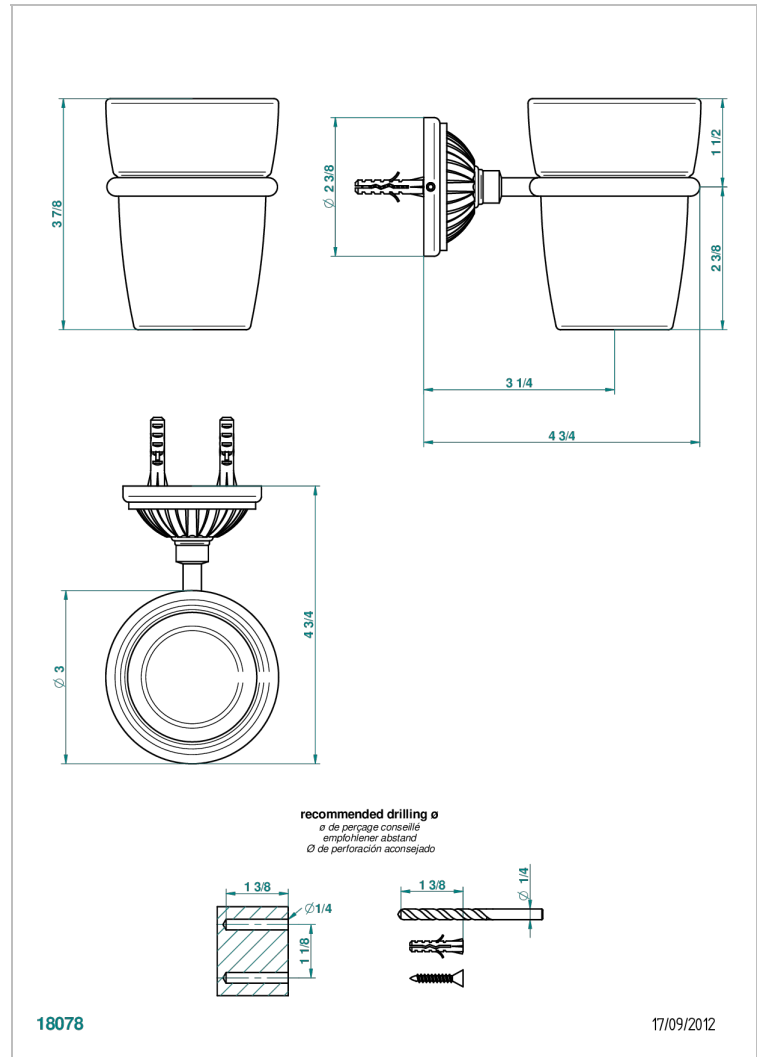

MANDARINE METAL

U1A-536

Tumbler holder, wall mounted

THG[®]
PARIS

CHARACTERISTIC

- Mandarine Metal
- Tumbler holder, wall mounted

AVAILABLE FINITIONS

Black ceram - D30
Blush PVD - H62
Brass color PVD - H49
Brown bronze color PVD - F33
Chrome polished - A02
Chrome polished / gold polished - G02