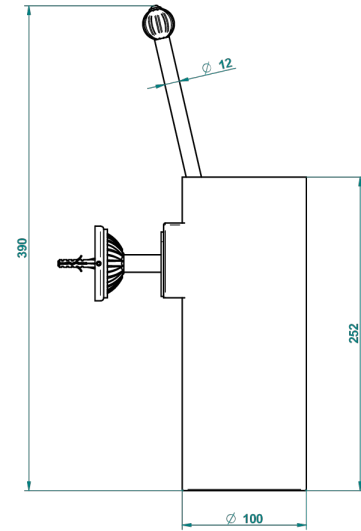

MANDARINE METAL

U1A-4720

Wall mounted toilet brush holder

THG®
PARIS

18073

14/01/2016

CHARACTERISTIC

- Mandarine Metal
- Wall mounted toilet brush holder

AVAILABLE FINITIONS

Black ceram - D30
Blush PVD - H62
Brass color PVD - H49
Brown bronze color PVD - F33
Chrome polished - A02
Chrome polished / gold polished - G02

Copper antique matt, coated - H07
Gold color PVD - H52
Gold mat - F07
Gold polished - F01
Graphite PVD - H64
Light coated bronze - D01

Matt Umber PVD - H67
Matt blush PVD - H60
Matt brass color PVD - H50
Matt brown bronze color PVD - F34
Matt chrome (American satin) - C02
Matt gold color PVD - H53

Matt graphite PVD - H65
Matt nickel (American satin) - C01
Matt nickel color PVD - H56
Nickel antique / Sovereign - H28
Nickel color PVD - H55
Nickel polished - B01

Soft gold - F30
Soft matt gold - F31
Umber PVD - H66