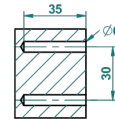

MANDARINE METAL

U1A-4720

Wall mounted toilet brush holder

THG®
PARIS

18073

14/01/2016

CHARACTERISTIC

- Mandarine Metal
- Wall mounted toilet brush holder

AVAILABLE FINITIONS

Black ceram - D30
Blush PVD - H62
Brass color PVD - H49
Brown bronze color PVD - F33
Chrome polished - A02
Chrome polished / gold polished - G02

Copper antique matt, coated - H07
Gold color PVD - H52
Gold mat - F07
Gold polished - F01
Graphite PVD - H64
Light coated bronze - D01

Matt Umber PVD - H67
Matt blush PVD - H60
Matt brass color PVD - H50
Matt brown bronze color PVD - F34
Matt chrome (American satin) - C02
Matt gold color PVD - H53

Matt graphite PVD - H65
Matt nickel (American satin) - C01
Matt nickel color PVD - H56
Nickel antique / Sovereign - H28
Nickel color PVD - H55
Nickel polished - B01

Soft gold - F30
Soft matt gold - F31
Umber PVD - H66