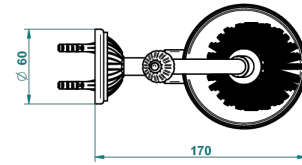

MANDARINE METAL

U1A-4720

Wall mounted toilet brush holder

THG®
PARIS

18073

14/01/2016

CHARACTERISTIC

- Mandarine Metal
- Wall mounted toilet brush holder

AVAILABLE FINITIONS

Black ceram - D30
Blush PVD - H62
Brass color PVD - H49
Brown bronze color PVD - F33
Chrome polished - A02
Chrome polished / gold polished - G02

Copper antique matt, coated - H07
Gold color PVD - H52
Gold mat - F07
Gold polished - F01
Graphite PVD - H64
Light coated bronze - D01

Matt Umber PVD - H67
Matt blush PVD - H60
Matt brass color PVD - H50
Matt brown bronze color PVD - F34
Matt chrome (American satin) - C02
Matt gold color PVD - H53

Matt graphite PVD - H65
Matt nickel (American satin) - C01
Matt nickel color PVD - H56
Nickel antique / Sovereign - H28
Nickel color PVD - H55
Nickel polished - B01

Soft gold - F30
Soft matt gold - F31
Umber PVD - H66