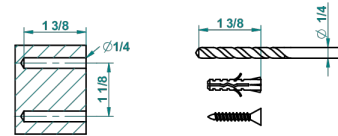

MANDARINE METAL

U1A-4720

Wall mounted toilet brush holder

18073

14/01/2016

CHARACTERISTIC

- Mandarine Metal
- Wall mounted toilet brush holder

AVAILABLE FINITIONS

Black ceram - D30
Blush PVD - H62
Brass color PVD - H49
Brown bronze color PVD - F33
Chrome polished - A02
Chrome polished / gold polished - G02

Copper antique matt, coated - H07
Gold color PVD - H52
Gold mat - F07
Gold polished - F01
Graphite PVD - H64
Light coated bronze - D01

Matt Umber PVD - H67
Matt blush PVD - H60
Matt brass color PVD - H50
Matt brown bronze color PVD - F34
Matt chrome (American satin) - C02
Matt gold color PVD - H53

Matt graphite PVD - H65
Matt nickel (American satin) - C01
Matt nickel color PVD - H56
Nickel antique / Sovereign - H28
Nickel color PVD - H55
Nickel polished - B01

Soft gold - F30
Soft matt gold - F31
Umber PVD - H66