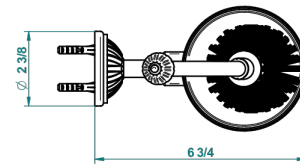

MANDARINE METAL

U1A-4720

Wall mounted toilet brush holder

18073

14/01/2016

CHARACTERISTIC

- Mandarine Metal
- Wall mounted toilet brush holder

AVAILABLE FINITIONS

Black ceram - D30
Blush PVD - H62
Brass color PVD - H49
Brown bronze color PVD - F33
Chrome polished - A02
Chrome polished / gold polished - G02

Copper antique matt, coated - H07
Gold color PVD - H52
Gold mat - F07
Gold polished - F01
Graphite PVD - H64
Light coated bronze - D01

Matt Umber PVD - H67
Matt blush PVD - H60
Matt brass color PVD - H50
Matt brown bronze color PVD - F34
Matt chrome (American satin) - C02
Matt gold color PVD - H53

Matt graphite PVD - H65
Matt nickel (American satin) - C01
Matt nickel color PVD - H56
Nickel antique / Sovereign - H28
Nickel color PVD - H55
Nickel polished - B01

Soft gold - F30
Soft matt gold - F31
Umber PVD - H66