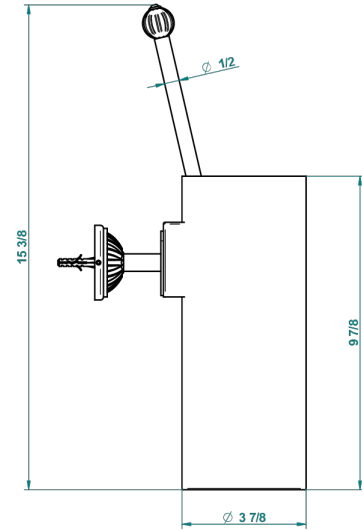

MANDARINE METAL

U1A-4720

Wall mounted toilet brush holder

18073

14/01/2016

CHARACTERISTIC

- Mandarine Metal
- Wall mounted toilet brush holder

AVAILABLE FINITIONS

Black ceram - D30
Blush PVD - H62
Brass color PVD - H49
Brown bronze color PVD - F33
Chrome polished - A02
Chrome polished / gold polished - G02

Copper antique matt, coated - H07
Gold color PVD - H52
Gold mat - F07
Gold polished - F01
Graphite PVD - H64
Light coated bronze - D01

Matt Umber PVD - H67
Matt blush PVD - H60
Matt brass color PVD - H50
Matt brown bronze color PVD - F34
Matt chrome (American satin) - C02
Matt gold color PVD - H53

Matt graphite PVD - H65
Matt nickel (American satin) - C01
Matt nickel color PVD - H56
Nickel antique / Sovereign - H28
Nickel color PVD - H55
Nickel polished - B01

Soft gold - F30
Soft matt gold - F31
Umber PVD - H66