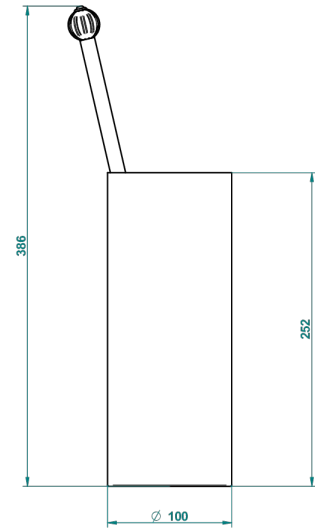

# MANDARINE SATIN CRYSTAL

U1E-4700

Free-standing WC brush and holder, all metal

THG<sup>®</sup>  
PARIS

18072

06/10/2015

## CHARACTERISTIC

- Mandarin Satin crystal
- Free-standing WC brush and holder, all metal