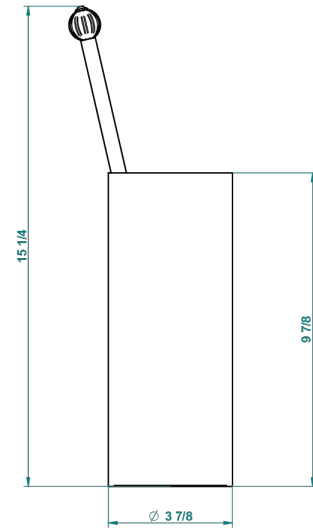

MANDARINE SATIN CRYSTAL

U1E-4700

Free-standing WC brush and holder, all metal

THG[®]
PARIS

18072

06/10/2015

CHARACTERISTIC

- Mandarin Satin crystal
- Free-standing WC brush and holder, all metal