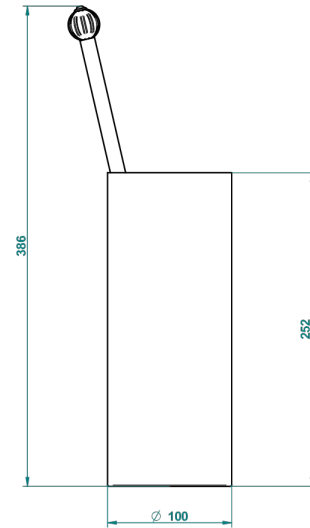

MANDARINE CLEAR CRYSTAL

U1D-4700

Free standing toilet brush holder

THG[®]
PARIS

18072

06/10/2015

CHARACTERISTIC

- Mandarine Clear crystal
- Free standing toilet brush holder