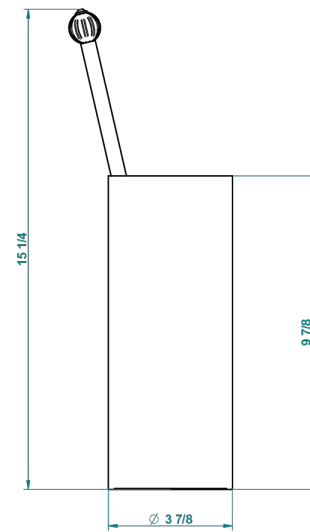

MANDARINE CLEAR CRYSTAL

U1D-4700

Free standing toilet brush holder

THG[®]
PARIS

18072

06/10/2015

CHARACTERISTIC

- Mandarine Clear crystal
- Free standing toilet brush holder