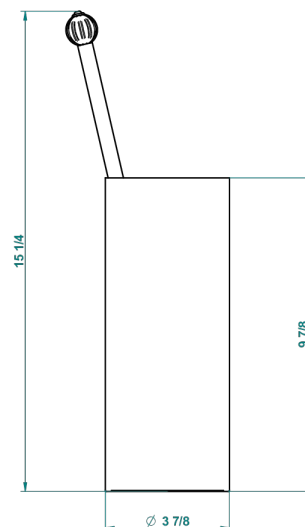

VOGUE LAPIS LAZULI

A8S-4700

Free standing toilet brush holder

THG[®]
PARIS

18072

06/10/2015

CHARACTERISTIC

- Vogue Lapis Lazuli
- Free standing toilet brush holder