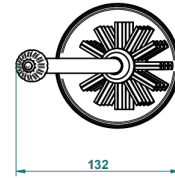

VOGUE TIGER EYE

A8R-4700

Free standing toilet brush holder

THG[®]
PARIS

18072

06/10/2015

CHARACTERISTIC

- Vogue Tiger Eye
- Free standing toilet brush holder