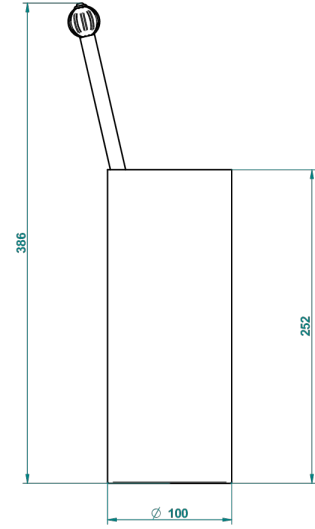

VOGUE TIGER EYE

A8R-4700

Free standing toilet brush holder

THG[®]
PARIS

18072

06/10/2015

CHARACTERISTIC

- Vogue Tiger Eye
- Free standing toilet brush holder