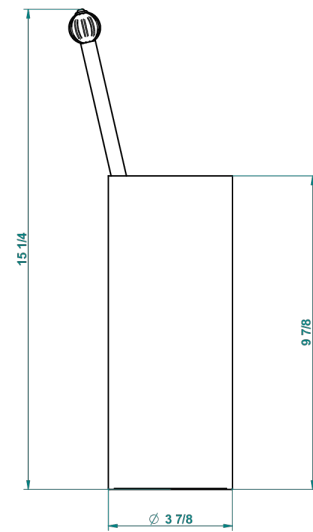

VOGUE TIGER EYE

A8R-4700

Free standing toilet brush holder

THG[®]
PARIS

18072

06/10/2015

CHARACTERISTIC

- Vogue Tiger Eye
- Free standing toilet brush holder