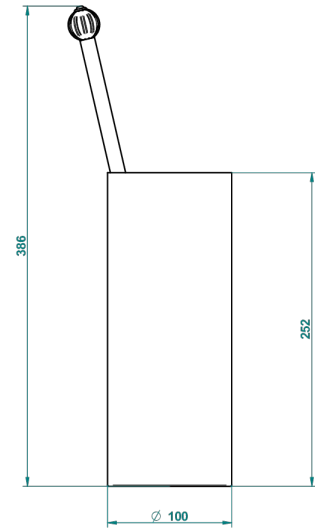

VOGUE RED JASPER

A8N-4700

Free standing toilet brush holder

THG[®]
PARIS

18072

06/10/2015

CHARACTERISTIC

- Vogue red Jasper
- Free standing toilet brush holder