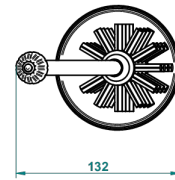

VOGUE RED JASPER

A8N-4700

Free standing toilet brush holder

THG[®]
PARIS

18072

06/10/2015

CHARACTERISTIC

- Vogue red Jasper
- Free standing toilet brush holder