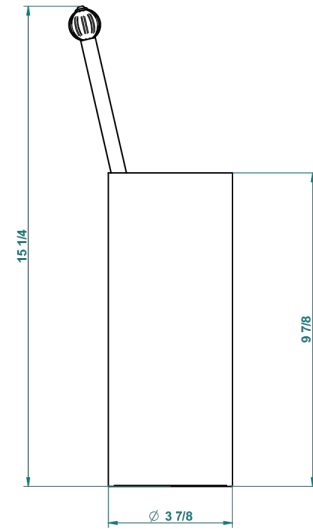

VOGUE RED JASPER

A8N-4700

Free standing toilet brush holder

THG[®]
PARIS

18072

06/10/2015

CHARACTERISTIC

- Vogue red Jasper
- Free standing toilet brush holder