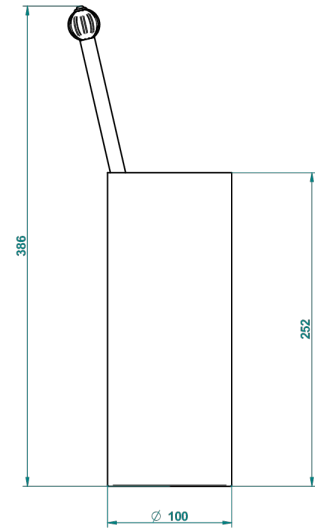

# VOGUE MALACHITE

A8M-4700

Free standing toilet brush holder

THG<sup>®</sup>  
PARIS

18072

06/10/2015