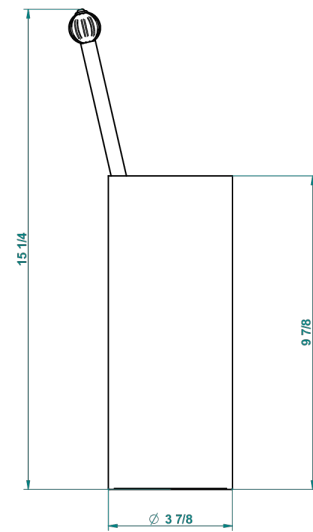

VOGUE MALACHITE

A8M-4700

Free standing toilet brush holder

THG[®]
PARIS

18072

06/10/2015

CHARACTERISTIC

- Vogue Malachite
- Free standing toilet brush holder